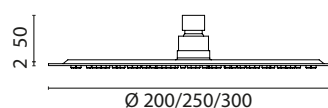

by F&S

Fin.

**Dim.**

4151.I.Q200	200 x 200 mm
4151.I.Q250	250 x 250 mm
4151.I.Q300	300 x 300 mm

Soffione autopulente in acciaio inox.
Complete self-cleaning stainless steel shower head.
Tête de douche auto nettoyante en acier inox.

Slim T

by F&S

Fin.

**Dim.**

4150.I.Q200	200 x 200 mm
4150.I.Q250	250 x 250 mm
4150.I.Q300	300 x 300 mm

Soffione autopulente in acciaio inox.
Complete self-cleaning stainless steel shower head.
Tête de douche auto nettoyante en acier inox.