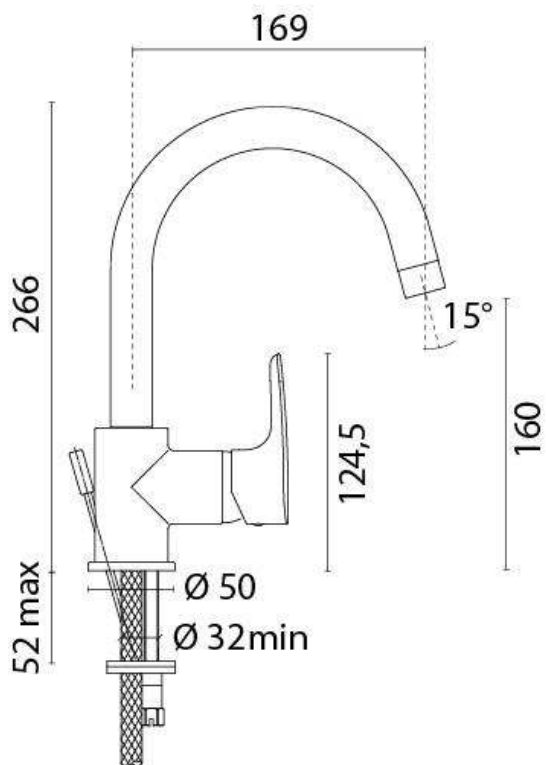

WATERTECH

Mixer

PARALLEL

PARALLEL

PARALLEL

Art. 4416.C

Finish

.C Chromed

DATA SHEET

Single-lever sink mixer, swivel spout.

Supplied pop-up waste 1" 1/4.

3 OTHER PRODUCTS IN THE SAME CATEGORY:

4417
PARALLEL

4411
PARALLEL

4414
PARALLEL