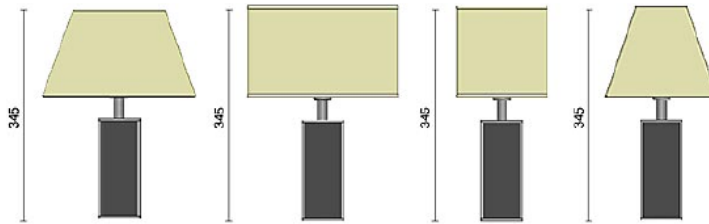

## 7155

Stand E14

Art.	Finishing	Skin Color	
7155. C.PN	Chrome	Nera	
7155 c. PC	Chrome	Caffe	
7155. C.PM	Chrome	Brown (3364)	

Wooden frame upholstered in real leather in the colours Brown and black coffee.  
 Fixing Base galvanically treated brass.  
 Mounting without screws  
 Lamp Holders E14.  
 Matching pleated lampshades in ivory.  
 Two-pole switch located on the rear lamp.