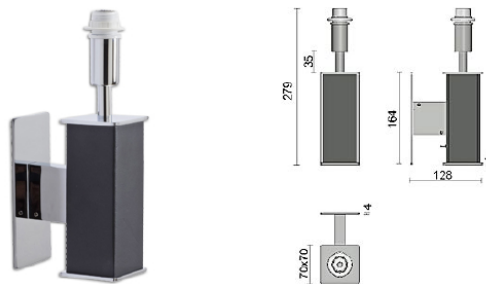

## 7155

Stand E14

Art.	Finishing	Skin Color	
7155. C.PN	Chrome	Nera	
7155 c. PC	Chrome	Caffe	
7155. C.PM	Chrome	Brown (3364)	

Wooden frame upholstered in real leather in the colours Brown and black coffee.  
 Fixing Base galvanically treated brass.  
 Mounting without screws  
 Lamp Holders E14.  
 Matching pleated lampshades in ivory.  
 Two-pole switch located on the rear lamp.