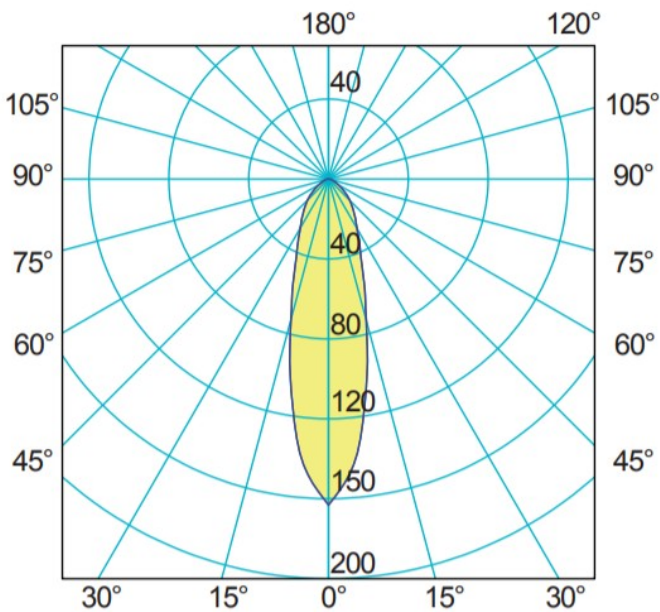

# 7500 Argo Adjustable Reading Light

## Power Led 1

90,5 LUMEN

163 LUX ad 1 m

14° ANGLE

|              |                   |                  |
|--------------|-------------------|------------------|
| 0.5          | 0.12              | 652              |
| 1.0          | 0.24              | 163              |
| 1.5          | 0.36              | 72               |
| 2.0          | 0.5               | 40               |
| 2.5          | 0.62              | 26               |
| 3.0          | 0.74              | 18               |
| distance (m) | cone diameter (m) | illuminance (lx) |

Half-Angle Value: 14°