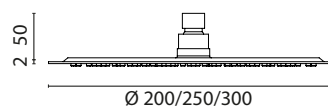

by F&S

Fin.

Dim.

4151.I.Q200	200 x 200 mm
4151.I.Q250	250 x 250 mm
4151.I.Q300	300 x 300 mm

Soffione autopulente in acciaio inox.
Complete self-cleaning stainless steel shower head.
Tête de douche auto nettoyante en acier inox.

Slim T

by F&S

Fin.

Dim.

4150.I.Q200	200 x 200 mm
4150.I.Q250	250 x 250 mm
4150.I.Q300	300 x 300 mm

Soffione autopulente in acciaio inox.
Complete self-cleaning stainless steel shower head.
Tête de douche auto nettoyante en acier inox.