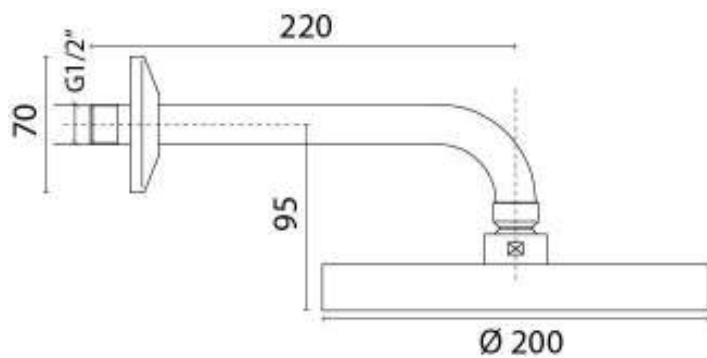

16 OTHER PRODUCTS IN THE SAME CATEGORY: