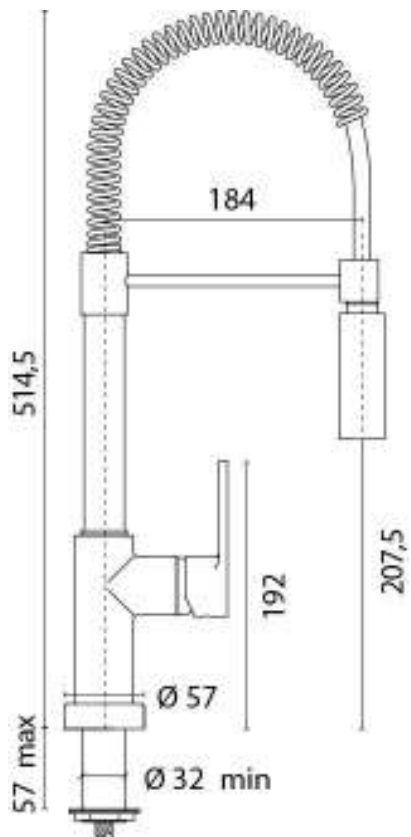

WATERTECH

Mixer

LE MANS

LE MANS

LE MANS

Art. 4293.C

Finish

.C Chromed

DATA SHEET

Single lever sink mixer, spring spout.

5 OTHER PRODUCTS IN THE SAME CATEGORY:

4287
LE MANS

4288
LE MANS

4280
LE MANS