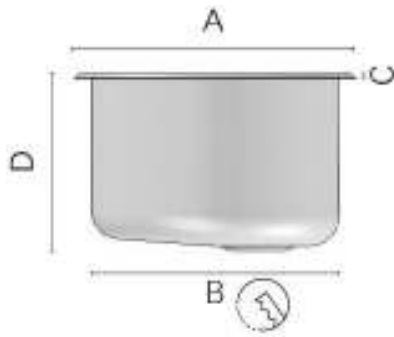

WATERTECH

BASINS

Stainless steel sinks

Stainless steel sink

Stainless steel sink

Art. L121.I

Finish

.I Stainless Steel

Dimension

Ø 295 mm Ø 340 mm

DATA SHEET

	A (mm)	B (mm)	C (mm)	D (mm)
L121.I	Ø 295	Ø 260	4	180

Bathroom stainless steel sinks with recessed edge, mirror polished finish.

 Spigot

10 OTHER PRODUCTS IN THE SAME CATEGORY: