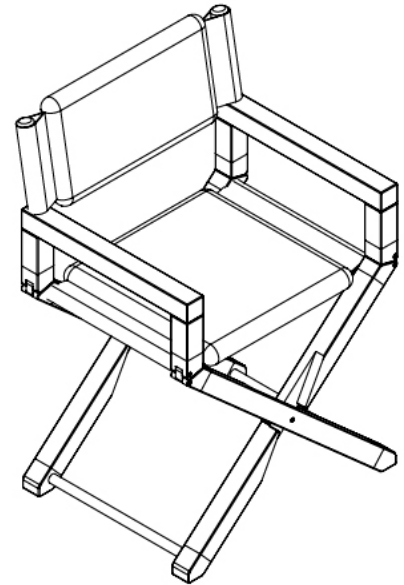

Aperta / Open / Ouvert