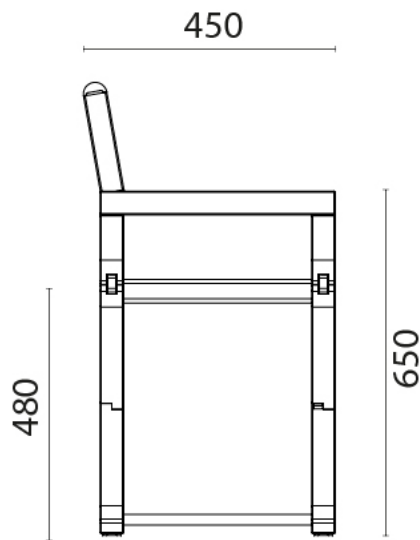

Aperta / Open / Ouvert