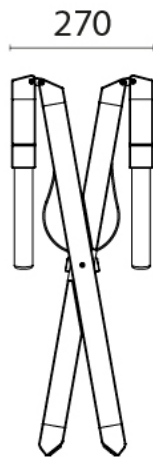

Chiusa / Closed / Écluse