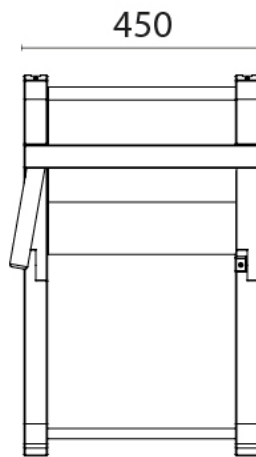

Chiusa / Closed / Écluse