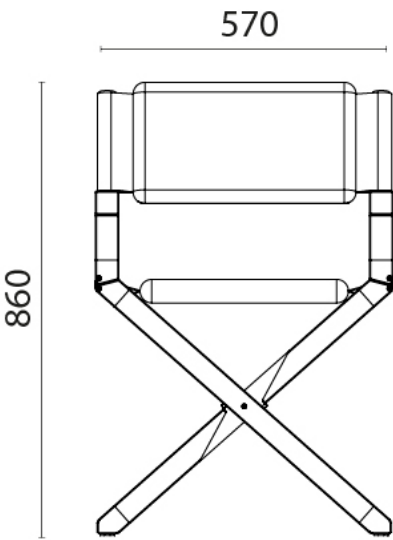

Aperta / Open / Ouvert