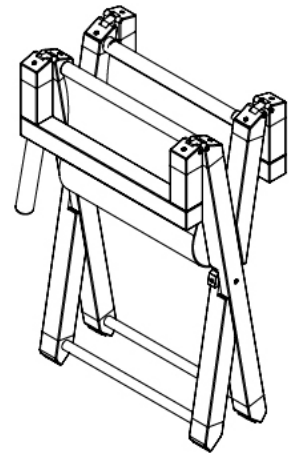

Chiusa / Closed / Écluse