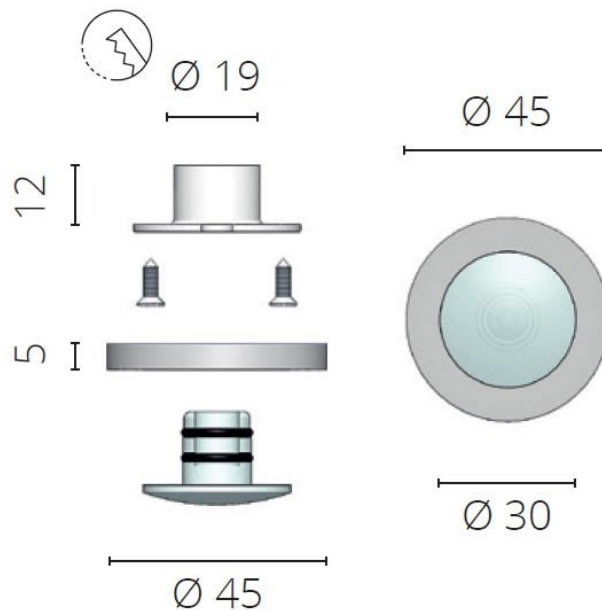

61.117 TEAK AND STAINLESS FOLDING CHAIR

Folding armchair in solid teak with mirror polished AISI316 stainless steel components. Fabric available in two colours: grey and aquamarine.

- Dimension: L56,5xD49,5xH85 cm - L17xD54xH85 cm

GINEICO

- Machined brass courtesy light with a chrome finish
- Available in 0.5W SMD LED and 1.5W Power LED versions
- For interior and exterior use
- Available in a number of LED colours
- *Please note that light has clear lens when not illuminated
- More Information
- Weight (kg)0.05
- Manufacturer Foresti & Suardi
- Installation Recessed
- Light Element Type SMD LED
- Lens Angle n/a
- Wattage 0.5W, 1.5W
- LED Colour Blue, Red, White
- Input Voltage 10-30Vdc
- IP Rating IP65
- Dimmer Yes
- Bezel Size (mm) Ø45.00
- Cut-out Size (mm)Ø19.00
- Depth (mm)30.00
- Finish Chrome