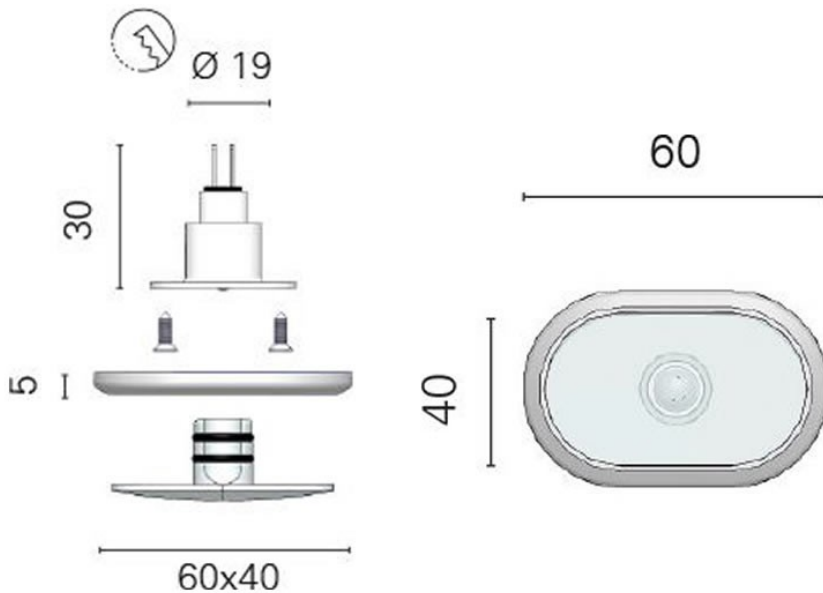

## **5540 Pyxis E Courtesy Light**

**Anish.ne-grade LED step and courtesy light manufactured from solid brass with a chrome plated finish.**

This courtesy light has an IP65 rating and is suitable for interior or exterior application.

This courtesy light model features a polymer LED module housing and can be supplied in either a 0.5 Watt or 1.5 Watt version.

# GINEICO

- Machined brass courtesy light with a chrome finish
- Available in 0.5W SMD LED and 1.5W Power LED versions
- Available in a number of LED colours
- Weight (kg) 0.06
- Lens Angle n/a
- Bezel Size (mm) 60.00 x 40.00
- Cut-out Size (mm) Ø19.00
- Finish Chrome
- 
- \*Please note that light has a clear lens when not illuminated