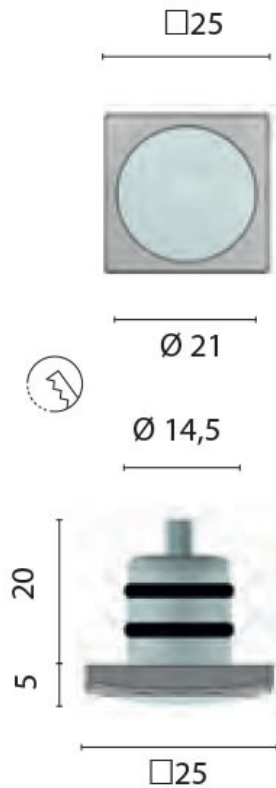

## **5612 Pyxis Small Q Courtesy Light**

Square low profile waterproof courtesy light. Chrome plated marine grade brass surround with frosted tecno-polymer body.

- Other finishes available on request.
- Available in 0.5W SMD LED and 1.5W Power LED versions
- For interior and exterior use
- Available in a number of LED colours
- \*Please note that light has clear lens when not illuminated
- Weight (kg) 0.02
- Lens Angle n/a
- Input Voltage 10-30Vdc
- Bezel Size (mm) 25.00 x 25.00
- Cut-out Size (mm) Ø14.50
- Finish Chrome

SMD LED

Power LED