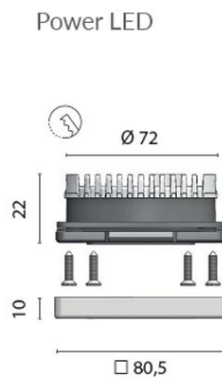

6022 Hydra Low Glare Recessed Spotlight

The Hydra courtesy light is an exterior grade fitting which can be used in a variety of applications. The bezel is made from polished 316 grade stainless steel and is extremely durable. Three different lighting element types are available for this spotlight: Power LED, SMD LED or G4 halogen. The luminaire features an eyelid design to remove glare when fitted.

GINEICO

- Marine-grade stainless steel bezel
- Technopolymer body with screw fixing
- Power LED, SMD LED or G4 halogen lighting element types
- Exterior grade with IP65 rating
- Power LED and SMD LED available in 3200°K or 4000°K
- Power LED also available with red/white and blue/white switchable output on request
- Weight (kg) 0.20
- Manufacturer Foresti & Suardi
- Installation Recessed
- Light Element Type Power LED
- Lens Angle n/a
- Wattage 3.6W
- LED Colour White 3200°K
- Input Voltage 10-30Vdc
- IP Rating IP65
- Dimmer Yes
- Bezel Size (mm) 80.50 x 80.50
- Cut-out Size (mm) Ø72.00
- Depth (mm) 22.00
- Finish 316 Stainless Steel