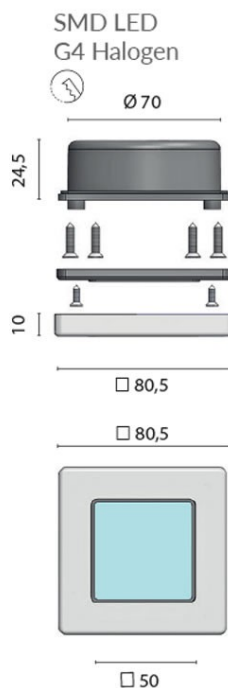

6022 Hydra Low Glare Recessed Spotlight

The Hydra courtesy light is an exterior grade fitting which can be used in a variety of applications. The bezel is made from polished 316 grade stainless steel and is extremely durable. Three different lighting element types are available for this spotlight: Power LED, SMD LED or G4 halogen. The luminaire features an eyelid design to remove glare when fitted.

GINEICO

- Marine-grade stainless steel bezel
- Technopolymer body with screw fixing
- Power LED, SMD LED or G4 halogen lighting element types
- Exterior grade with IP65 rating
- Power LED and SMD LED available in 3200°K or 4000°K
- Power LED also available with red/white and blue/white switchable output on request
- Weight (kg) 0.20
- Manufacturer Foresti & Suardi
- Installation Recessed
- Light Element Type Power LED
- Lens Angle n/a
- Wattage 3.6W
- LED Colour White 3200°K
- Input Voltage 10-30Vdc
- IP Rating IP65
- Dimmer Yes
- Bezel Size (mm) 80.50 x 80.50
- Cut-out Size (mm) Ø72.00
- Depth (mm) 22.00
- Finish 316 Stainless Steel