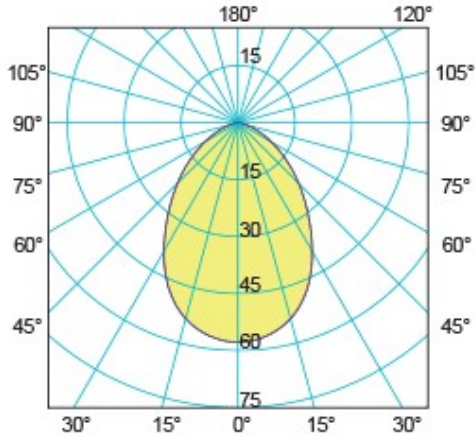

GINEICO

6022 Hydra Low Glare Recessed Spotlight SMD LED

102,5 LUMEN

57 Lux ad 1 m

77° ANGLE

distance (m)	cone diameter (m)	illuminance (lx)
0.5	0.80 0.80	230
1.0	1.61 1.60	57
1.5	2.41 2.39	26
2.0	3.22 3.19	14
2.5	4.09 3.99	9
3.0	4.82 4.79	6

— CO - C180 Half-Angle Value: 77.2°

Power LED

180 LUMEN

99 Lux ad 1 m

81° ANGLE

distance (m)	cone diameter (m)	illuminance (lx)
0.5	0.86 0.85	396
1.0	1.71 1.71	99
1.5	2.57 2.56	44
2.0	3.43 3.42	22
2.5	4.29 4.27	16
3.0	5.14 5.12	11