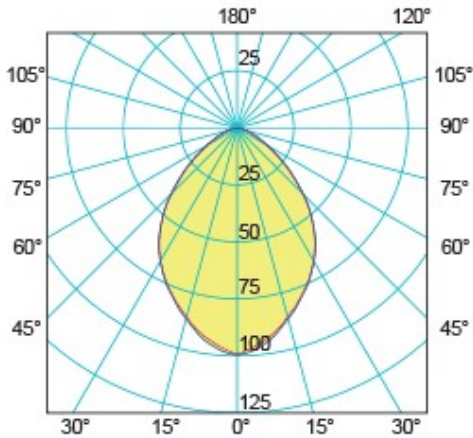

GINEICO

6022 Hydra Low Glare Recessed Spotlight SMD LED

102,5 LUMEN

57 Lux ad 1 m

77° ANGLE

distance (m)	cone diameter (m)	illuminance (lx)
0.5	0.80 0.80	230
1.0	1.61 1.60	57
1.5	2.41 2.39	26
2.0	3.22 3.19	14
2.5	4.09 3.99	9
3.0	4.82 4.79	6

— CO - C180 Half-Angle Value: 77.2°

Power LED

180 LUMEN

99 Lux ad 1 m

81° ANGLE

distance (m)	cone diameter (m)	illuminance (lx)
0.5	0.86 0.85	396
1.0	1.71 1.71	99
1.5	2.57 2.56	44
2.0	3.43 3.42	22
2.5	4.29 4.27	16
3.0	5.14 5.12	11

— CO - C180 Half-Angle Value: 81.0°
— C90 - C270 Half-Angle Value: 81.2°

G45, 76-84 WATERWAY DRIVE COOMERA, QUEENSLAND, 4209, AUSTRALIA

PHONE: (+61) 7 5556 0244

EMAIL: SALES@GINEICOMARINE.COM.AU

WWW.GINEICOMARINE.COM.AU