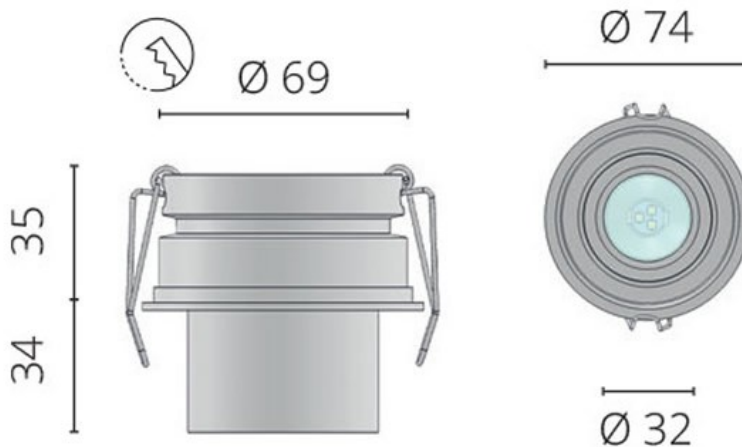

5196 Calipso IT - Recessed Spotlight

Calipso IT spotlight is an elegant high power LED fitting.

Its 5.5 watt Power LED module ensures that the fitting can provide a large amount of light whilst still maintaining a discreet and elegant appearance. The recessed LED source and deep bezel design means that glare is kept to an absolute minimum. A similar product to the sister Calipso I model,

The Calipso IT features an extended tube design which appears to float within its bezel. The spotlight is however for interior application with an IP20 rating and is available in a choice of colour temperatures.

G45, 76-84 WATERWAY DRIVE COOMERA, QUEENSLAND, 4209, AUSTRALIA

PHONE: (+61) 7 5556 0244

EMAIL: SALES@GINEICOMARINE.COM.AU

WWW.GINEICOMARINE.COM.AU

GINEICO

- Light Element Type Power LED
- Lens Angle 55°
- Wattage 3.6W
- LED Colour White 3200°K
- Input Voltage 10-30Vdc
- IP Rating IP20
- Dimmer Yes
- Bezel Size (mm) Ø74.00
- Cut-out Size (mm) Ø69.00
- Depth (mm) 35.00
- Finish Chrome