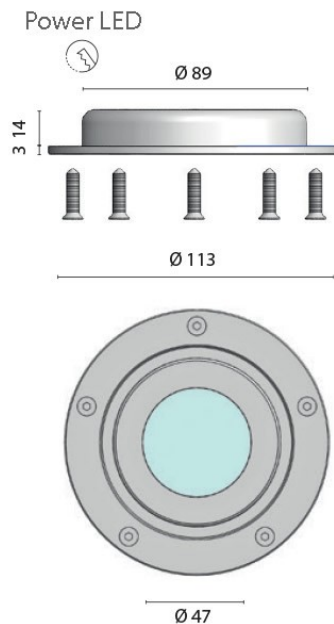

## 6050 Orion B Recessed Ceiling

**The Orion family of exterior-grade luminaires make an impact in any exterior lighting plan**

The all-stainless steel body with visible hex head fixings suggests immediately the marine-grade quality of these fittings. The shadow gap surrounding the lens of the fitting adds further to the luminaire's effect by creating a subtle halo lighting effect when illuminated.

# GINEICO

- Weight (kg) 0.32
- Manufacturer Foresti & Suardi
- Installation Recessed
- Light Element Type Power LED
- Lens Angle 117°
- Lux Level at 1 Metre 50.00
- Lumens 150.00
- Lumens Per Watt (Lm) 50.00
- Wattage 3W
- LED Colour White 3200°K
- CRI >80
- Input Voltage 10-30Vdc
- IP Rating IP67
- Dimmer Yes
- Bezel Size (mm) Ø113.00
- Cut-out Size (mm) Ø89.00
- Depth (mm) 14.00
- Finish 316 Stainless Steel