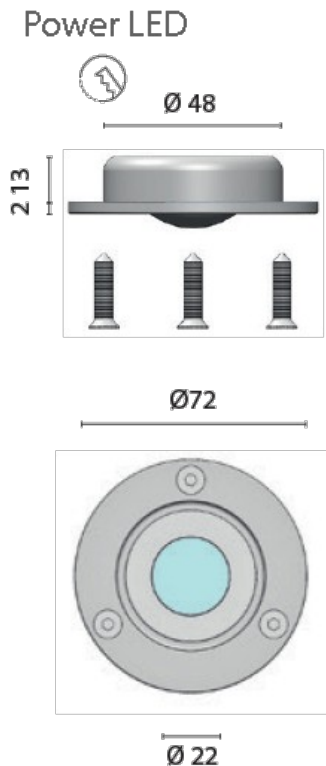

6055 Orion S Recessed Ceiling Light

The Orion family of exterior-grade luminaires make an impact in any exterior lighting Plan.

The all-stainless steel body with visible hex head fixings suggests immediately the marine-grade quality of these fittings. The shadow gap surrounding the lens of the fitting adds further to the luminaire's effect by creating a subtle halo lighting effect when illuminated.

- 316 marine-grade stainless steel body with polycarbonate lens
- Visible hex head fixings (supplied)
- Power LED module in 3200°K or 4000°K
- IP67 ingress protection and suitable for installation in wet areas
- Slim 13mm fitting ensures it can be used in a wide range of locations

G45, 76-84 WATERWAY DRIVE COOMERA, QUEENSLAND, 4209, AUSTRALIA

PHONE: (+61) 7 5556 0244

EMAIL: SALES@GINEICOMARINE.COM.AU

WWW.GINEICOMARINE.COM.AU

GINEICO

- Weight (kg) 0.12
- Manufacturer Foresti & Suardi
- Installation Recessed
- Light Element Type Power LED
- Lens Angle 118°
- Lux Level at 1 Metre 13.00
- Lumens 39.00
- Lumens Per Watt (Lm) 19.50
- Wattage 2W
- LED Colour White 3200°K
- CRI >80.00
- Input Voltage 10-30Vdc
- IP Rating IP67
- Dimmer Yes
- Bezel Size (mm) Ø72.00
- Cut-out Size (mm) Ø48.00
- Depth (mm) 13.00
- Finish 316 Stainless Steel