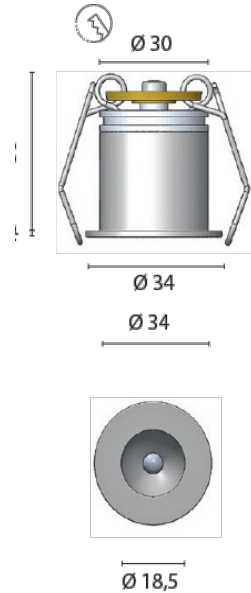

Power LED

## 5150 Pleione T Recessed Ceiling Light

**Marine grade solid brass feature light, chrome plated finish**

Other finishes are available on request however a minimum order quantity may apply  
Narrow beam design, only 11°

- Weight (kg) 0.10
- Manufacturer Foresti & Suardi
- Installation Recessed
- Light Element Type Power LED
- Lens Angle 11°
- Wattage 2W
- Input Voltage 10-30Vdc
- IP Rating IP20
- Dimmer Yes
- Bezel Size (mm) Ø34.00
- Cut-out Size (mm) Ø30.00
- Depth (mm) 38.00
- Finish Chrome
- SKU FS-5150