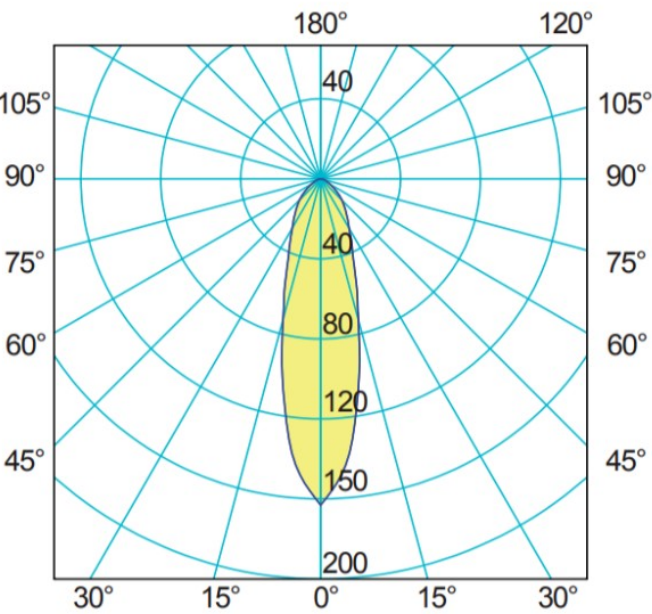

7570 Argo Mapp Reading Light

Power Led 1

90,5 LUMEN

163 LUX ad 1 m

14° ANGLE

0.5	0.12	652
1.0	0.24	163
1.5	0.36	72
2.0	0.5	40
2.5	0.62	26
3.0	0.74	18
distance (m)	cone diameter (m)	illuminance (lx)

Half-Angle Value: 14°