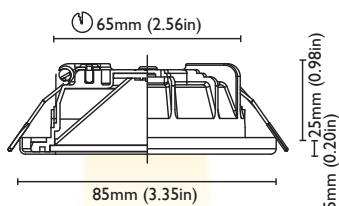

FINISHES	
	POLISHED S.STEEL
	BRUSHED S.STEEL
	WHITE S.STEEL

CUT OUT	54 mm (2.13in)
FRAME	75 mm (2.95in)
DEPTH	12 mm (0.47in)
REFLECTOR ADJUSTABILITY	NO

### FINISHES

POLISHED S.STEEL  
BRUSHED S.STEEL  
WHITE S.STEEL

CUT OUT	65 mm (2.56in)
FRAME	85 mm (3.35in)
DEPTH	25 mm (0.98in)
REFLECTOR ADJUSTABILITY	NO

G45, 76-84 WATERWAY DRIVE COOMERA, QUEENSLAND, 4209, AUSTRALIA.