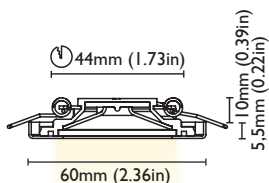

### FINISHES

POLISHED S.STEEL  
BRUSHED S.STEEL  
WHITE S.STEEL

CUT OUT	44 mm (1.73in)
FRAME	60 mm (2.36in)
DEPTH	10 mm (0.39in)
REFLECTOR ADJUSTABILITY	NO

G45, 76-84 WATERWAY DRIVE COOMERA, QUEENSLAND, 4209, AUSTRALIA.

FINISHES	
	POLISHED S.STEEL
	BRUSHED S.STEEL
	WHITE S.STEEL

CUT OUT	54 mm (2.13in)
FRAME	75 mm (2.95in)
DEPTH	12 mm (0.47in)
REFLECTOR ADJUSTABILITY	NO

### FINISHES

POLISHED S.STEEL  
BRUSHED S.STEEL  
WHITE S.STEEL

CUT OUT	65 mm (2.56in)
FRAME	85 mm (3.35in)
DEPTH	25 mm (0.98in)
REFLECTOR ADJUSTABILITY	NO

G45, 76-84 WATERWAY DRIVE COOMERA, QUEENSLAND, 4209, AUSTRALIA.

### FINISHES

POLISHED S.STEEL  
BRUSHED S.STEEL  
WHITE S.STEEL

CUT OUT	76 mm (2.99in)
FRAME	95 mm (3.74in)
DEPTH	36 mm (1.42in)
REFLECTOR ADJUSTABILITY	NO