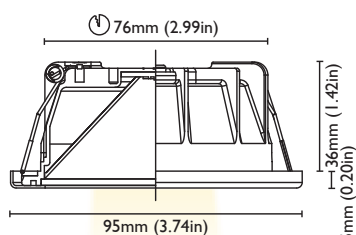

### FINISHES

POLISHED S.STEEL  
BRUSHED S.STEEL  
WHITE S.STEEL

CUT OUT	76 mm (2.99in)
FRAME	95 mm (3.74in)
DEPTH	36 mm (1.42in)
REFLECTOR ADJUSTABILITY	NO