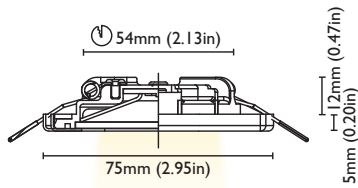

### FINISHES

POLISHED S.STEEL  
BRUSHED S.STEEL  
WHITE S.STEEL

CUT OUT	44 mm (1.73in)
FRAME	60 mm (2.36in)
DEPTH	10 mm (0.39in)
REFLECTOR ADJUSTABILITY	NO

G45, 76-84 WATERWAY DRIVE COOMERA, QUEENSLAND, 4209, AUSTRALIA.

FINISHES	
	POLISHED S.STEEL
	BRUSHED S.STEEL
	WHITE S.STEEL

CUT OUT	54 mm (2.13in)
FRAME	75 mm (2.95in)
DEPTH	12 mm (0.47in)
REFLECTOR ADJUSTABILITY	NO