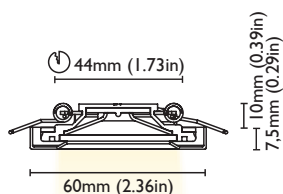

### FINISHES

POLISHED S.STEEL  
BRUSHED S.STEEL  
WHITE S.STEEL

CUT OUT	44 mm (1.73in)
FRAME	60 mm (2.36in)
DEPTH	10 mm (0.39in)
REFLECTOR ADJUSTABILITY	NO