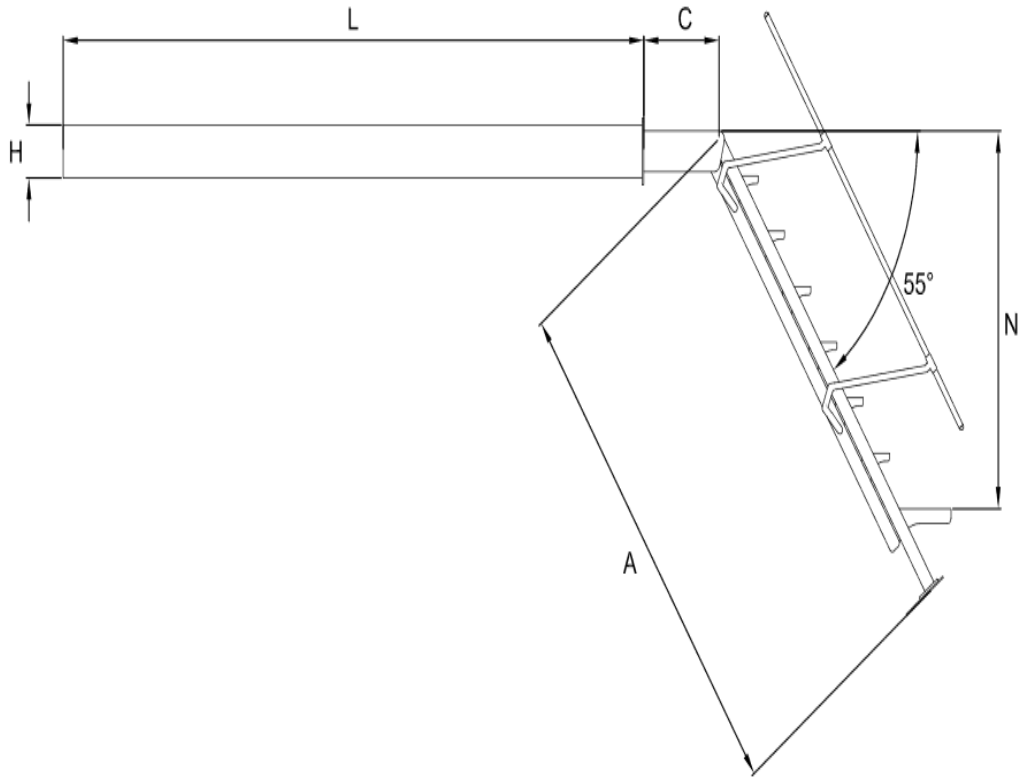

# GINEICO

	7 Steps	7 Steps
A (mm)	2020	2020
B (mm)	700	1090
C (mm)	400	400
F (mm)	620	1010
H (mm)	195	195
L (mm)	3160	3160
N (mm)	1390	1390
W (mm)	850	1240
Weight (Kg)	215	248

**besenzone**  
ITALY

Product

**SI 407 AQUARIUS**

**Bathing Ladder**

G45, 76-84 WATERWAY DRIVE COOMERA, QUEENSLAND, 4209, AUSTRALIA

PHONE: (+61) 7 5556 0244

EMAIL: SALES@GINEICOMARINE.COM.AU

WWW.GINEICOMARINE.COM.AU