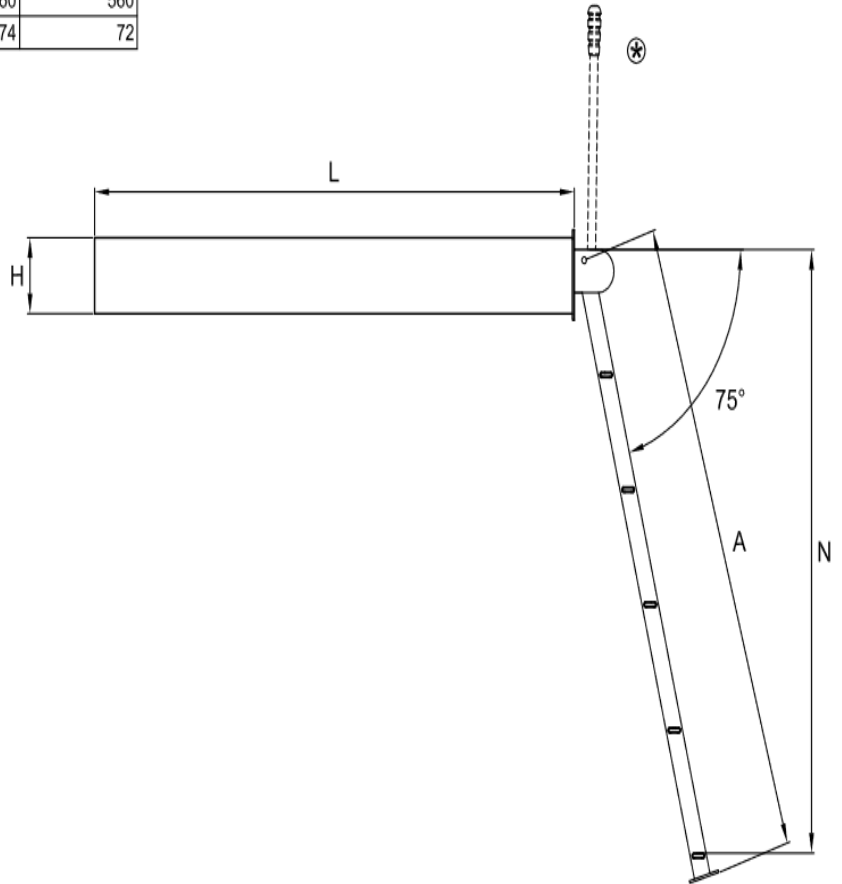

GINEICO

	4 Steps (* with handles)	4 Steps	5 Steps (* with handles)	5 Steps
A (mm)	1040	1040	1260	1260
B (mm)	380	460	380	460
F (mm)	340	420	340	420
H (mm)	150	150	150	150
L (mm)	1325	1325	1550	1550
N (mm)	945	945	1195	1195
W (mm)	560	560	560	560
Weight (Kg)	60	58	74	72

besenzoni
ITALY

Product

SI 401 BIG MAREA

Bathing Ladder

G45, 76-84 WATERWAY DRIVE COOMERA, QUEENSLAND, 4209, AUSTRALIA

PHONE: (+61) 7 5556 0244

EMAIL: SALES@GINEICOMARINE.COM.AU

WWW.GINEICOMARINE.COM.AU