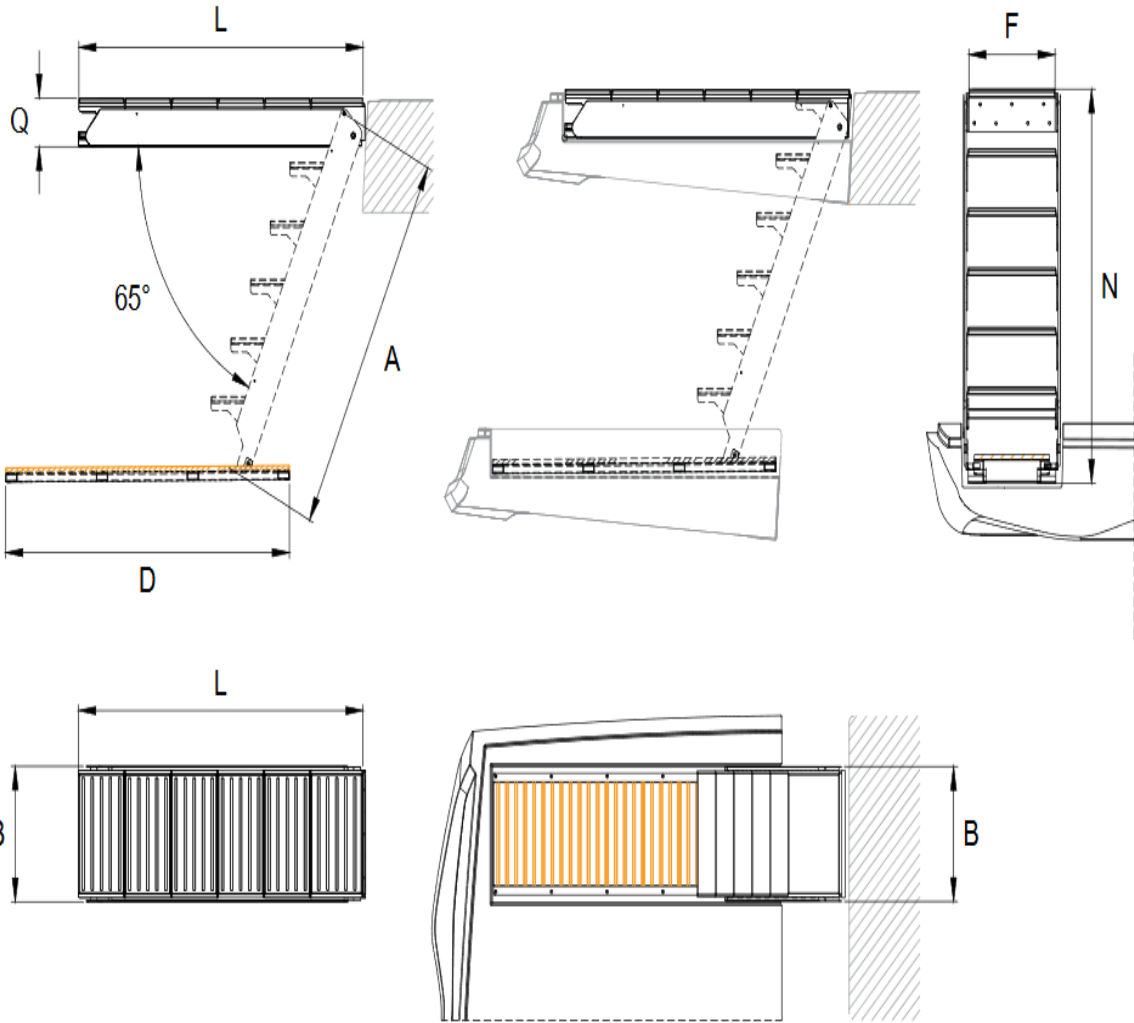

GINEICO

	6 Steps
A (mm)	1140
B (mm)	430
D (mm)	1250
F (mm)	380
L (mm)	1260
N (mm)	1250
Q (mm)	155
α (Gradi)	65
Weight (Kg)	≈75

Product

SM 604

Bathing Ladder

G45, 76-84 WATERWAY DRIVE COOMERA, QUEENSLAND, 4209, AUSTRALIA