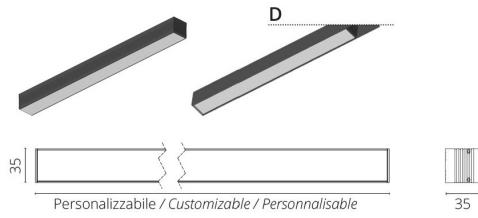

Strip

LED

24/27 VDC
19,5 W/m
Dimmer 6018

STRIP.Q.8460.2700

STRIP.Q.8460.3200

STRIP.Q.8460.4000

Cover

O
Opal