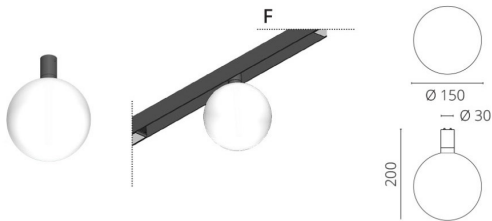

Global

LED

24/27 VDC
4,5 W
Dimmer 6018

SFE.OP.8460.2700

SFE.OP.8460.3200

SFE.OP.8460.4000

Glas

O
Opal