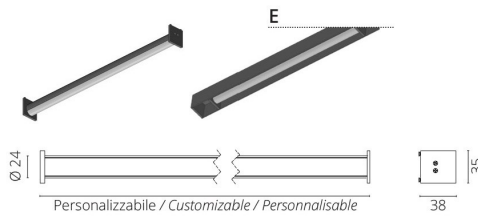

Strip

LED

24/27 VDC
19,5 W/m
Dimmer 6018

STRIP.Q.8460.2700

STRIP.Q.8460.3200

STRIP.Q.8460.4000

Cover

O
Opal

LED

24/27 VDC
13 W/m
Dimmer 6018

STRIP.T.8460.2700

STRIP.T.8460.3200

STRIP.T.8460.4000

Cover

O
Opal

Global

LED

24/27 VDC
4,5 W
Dimmer 6018

SFE.OP.8460.2700

SFE.OP.8460.3200

SFE.OP.8460.4000

Glas

O
Opal