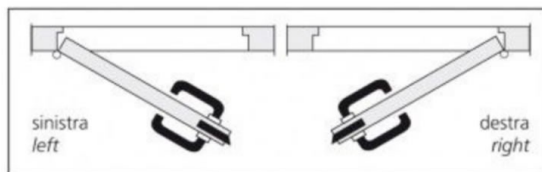

205750 Nauta Magnetic Block Horn Lockset

G45, 76-84 WATERWAY DRIVE COOMERA, QUEENSLAND, 4209, AUSTRALIA

PHONE: (+61) 7 5556 0244

EMAIL: SALES@GINEICOMARINE.COM.AU

WWW.GINEICOMARINE.COM.AU