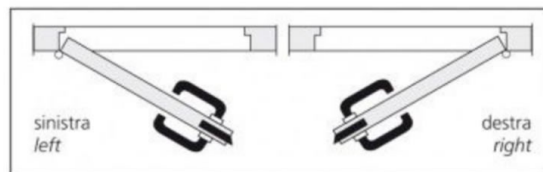

205750S Nauta Sans Souci Slam Block Lockset

G45, 76-84 WATERWAY DRIVE COOMERA, QUEENSLAND, 4209, AUSTRALIA
PHONE: (+61) 7 5556 0244
EMAIL: SALES@GINEICOMARINE.COM.AU
WWW.GINEICOMARINE.COM.AU