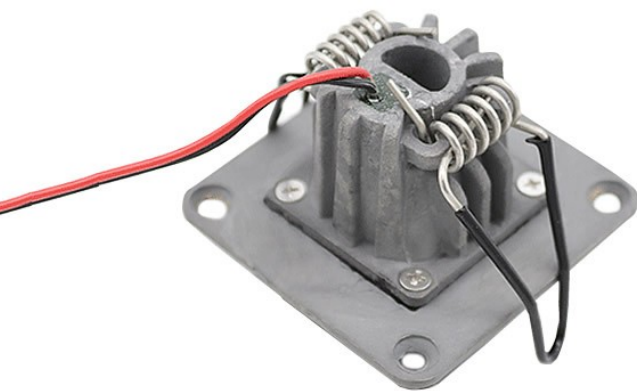

Circuit board temperatures are closely monitored during the development phase of each product and appropriate heat dissipation can then be accurately calculated to ensure that product will continue to perform for many years.

Power Regulator

The 10-30Vdc power regulator is always a remote item on the power cable of the fitting. This offers numerous advantages over alternative methods used by competitor brands. Keeping the power regulator separate reduces heat build-up on the LED circuit board and therefore increases performance and longevity of the LEDs.

Remote regulators can also be easily removed so that the product can be powered directly with the correct amperage, very useful for integration in some mains voltage applications.

Simple Frame-less Installation

The separate FS SYSTEM aluminium backing plate makes installation easy and swift. The backing plate can be screwed to the back side of the installation panel, allowing the frame-less fitting to click into place from the front. No need to pre-wire panels or fit lights in advance. Maintenance is also quick and easy, a special key allows the fitting to be removed from the front without the need to remove ceiling panels.