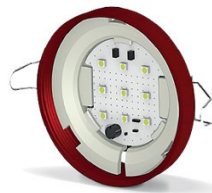

SMD LED
G4 Halogen

Power LED

5000 Sextans R Spotlight

Marine-grade brass ceiling spotlight in a chrome plated finish.

- Multiple light elements available (either Power LED, SMD LED or G4 Halogen)
- Multivoltage product will operate between 10-30Vdc
- Fully dimmable
- The power LED version is IP65 rated (interior and exterior use)
- The SMD LED and G4 halogen versions are IP43/20 rated (interior use only)
- Weight (kg) 0.23
- Installation Recessed
- Lens Angle n/a
- IP Rating IP43/20
- Dimmer Yes
- Bezel Size (mm) Ø93.00
- Cut-out Size (mm) Ø61.00
- Depth (mm) 24.00
- Finish Chrome

Power LED

SMD LED

G4 Halogen

Power LED

Our Power LED is the ultimate in LED technology. It blends together impressive light output and low power consumption without compromise. A cluster of three 1 watt LED chips in the centre of the fitting provide the most natural light, in the same style as a halogen. As standard, the Power LED module comes in 3200K and 4000K white as well as white to red and white to blue colour switching.

SMD LED

The SMD module is a less expensive alternative to our Power LED range. The SMD module represents excellent value for money, achieving a practical balance of performance and style. It is an excellent choice for those looking to use an LED solution whilst keeping an eye on costs. As standard, our SMD LED modules come in 3200K and 4000K white.