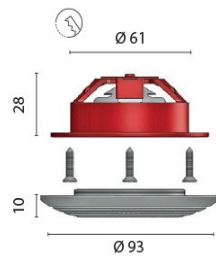

SMD LED
G4 Halogen

Power LED

5000 Sextans R Spotlight

Marine-grade brass ceiling spotlight in a chrome plated finish.

- Multiple light elements available (either Power LED, SMD LED or G4 Halogen)
- Multivoltage product will operate between 10-30Vdc
- Fully dimmable
- The power LED version is IP65 rated (interior and exterior use)
- The SMD LED and G4 halogen versions are IP43/20 rated (interior use only)
- Weight (kg) 0.23
- Installation Recessed
- Lens Angle n/a
- IP Rating IP43/20
- Dimmer Yes
- Bezel Size (mm) Ø93.00
- Cut-out Size (mm) Ø61.00
- Depth (mm) 24.00
- Finish Chrome

Power LED

SMD LED

G4 Halogen

Power LED

Our Power LED is the ultimate in LED technology. It blends together impressive light output and low power consumption without compromise. A cluster of three 1 watt LED chips in the centre of the fitting provide the most natural light, in the same style as a halogen. As standard, the Power LED module comes in 3200K and 4000K white as well as white to red and white to blue colour switching.