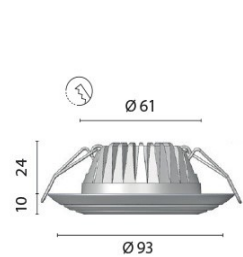

SMD LED
G4 Halogen

Power LED

5000 Sextans R Spotlight

Marine-grade brass ceiling spotlight in a chrome plated finish.

- Multiple light elements available (either Power LED, SMD LED or G4 Halogen)
- Multivoltage product will operate between 10-30Vdc
- Fully dimmable
- The power LED version is IP65 rated (interior and exterior use)
- The SMD LED and G4 halogen versions are IP43/20 rated (interior use only)
- Weight (kg) 0.23
- Installation Recessed
- Lens Angle n/a
- IP Rating IP43/20
- Dimmer Yes
- Bezel Size (mm) Ø93.00
- Cut-out Size (mm) Ø61.00
- Depth (mm) 24.00
- Finish Chrome

Power LED

SMD LED

G4 Halogen

Power LED

Our Power LED is the ultimate in LED technology. It blends together impressive light output and low power consumption without compromise. A cluster of three 1 watt LED chips in the centre of the fitting provide the most natural light, in the same style as a halogen. As standard, the Power LED module comes in 3200K and 4000K white as well as white to red and white to blue colour switching.