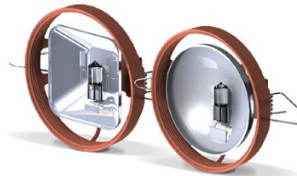

SMD LED
G4 Halogen

Power LED

5000 Sextans R Spotlight

Marine-grade brass ceiling spotlight in a chrome plated finish.

- Multiple light elements available (either Power LED, SMD LED or G4 Halogen)
- Multivoltage product will operate between 10-30Vdc
- Fully dimmable
- The power LED version is IP65 rated (interior and exterior use)
- The SMD LED and G4 halogen versions are IP43/20 rated (interior use only)
- Weight (kg) 0.23
- Installation Recessed
- Lens Angle n/a
- IP Rating IP43/20
- Dimmer Yes
- Bezel Size (mm) Ø93.00
- Cut-out Size (mm) Ø61.00
- Depth (mm) 24.00
- Finish Chrome

Power LED

SMD LED

G4 Halogen

Power LED

Our Power LED is the ultimate in LED technology. It blends together impressive light output and low power consumption without compromise. A cluster of three 1 watt LED chips in the centre of the fitting provide the most natural light, in the same style as a halogen. As standard, the Power LED module comes in 3200K and 4000K white as well as white to red and white to blue colour switching.

SMD LED

The SMD module is a less expensive alternative to our Power LED range. The SMD module represents excellent value for money, achieving a practical balance of performance and style. It is an excellent choice for those looking to use an LED solution whilst keeping an eye on costs. As standard, our SMD LED modules come in 3200K and 4000K white.

G4 Halogen

For situations where power consumption is not an issue, our G4 halogen models continue to be a good choice. They provide an excellent light output and are cost effective.