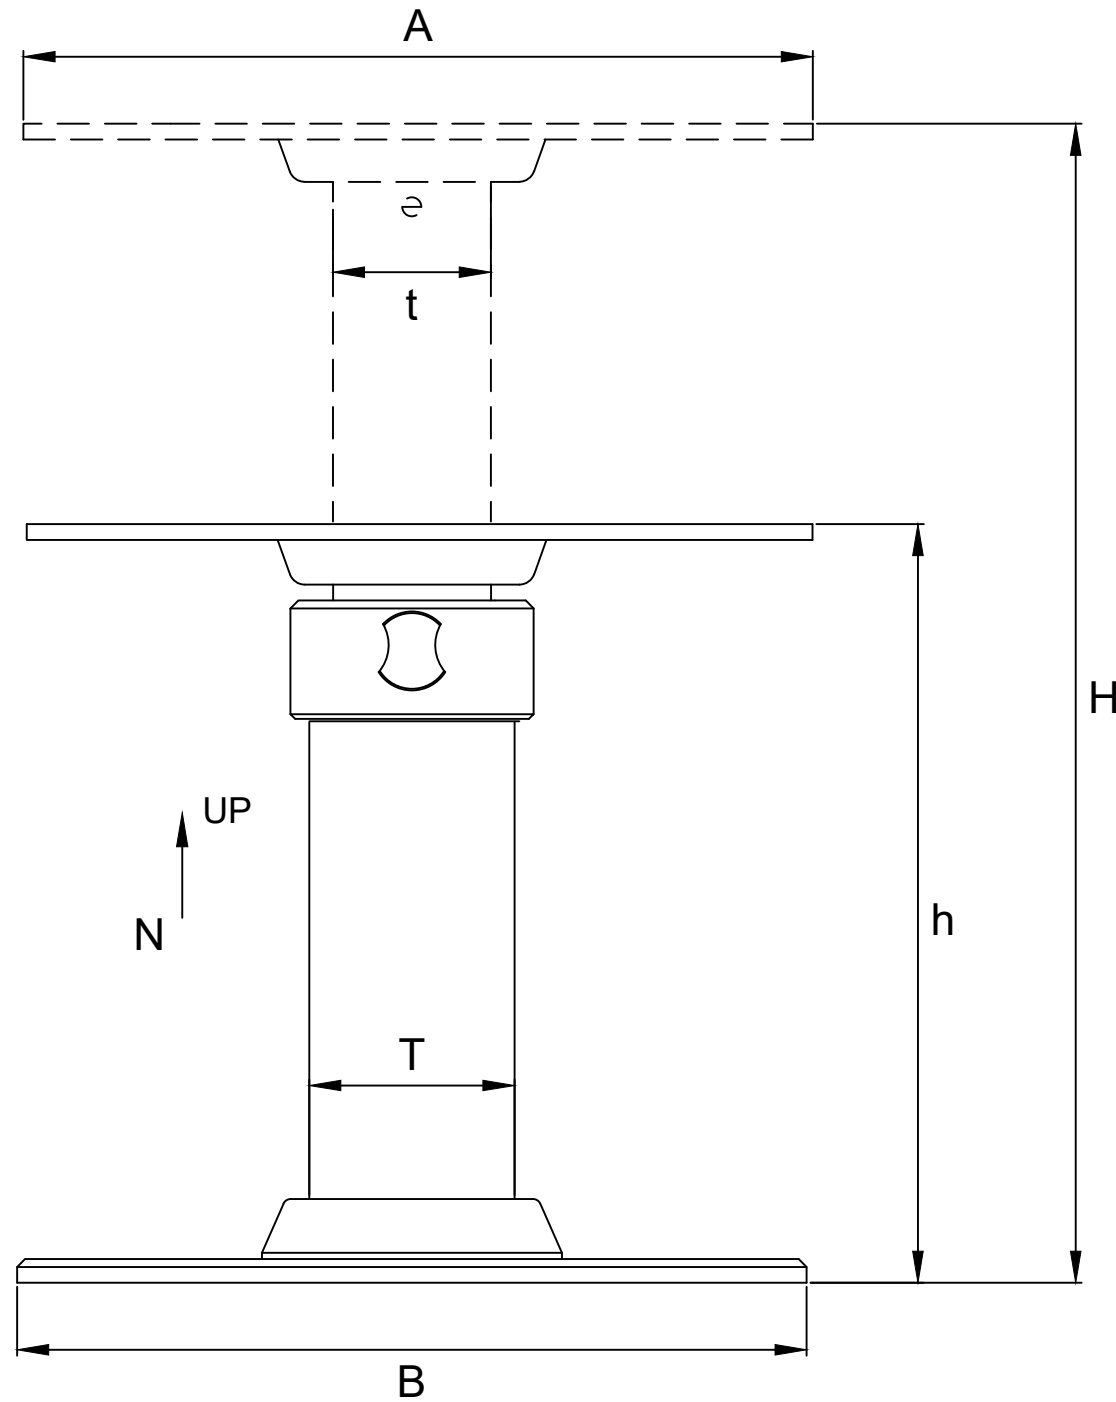

A (mm)	500x300x10
B (mm)	500x500x15
h (mm)	480
H (mm)	735
t (mm)	Ø 100
T (mm)	Ø 130
N (mm)	290
Lifting capacity (Kg)	20
Optional lifting capacity (Kg)	35
Weight (Kg)	20

Product

**T 137 MG**

**Gas Assisted Table Pedestal**