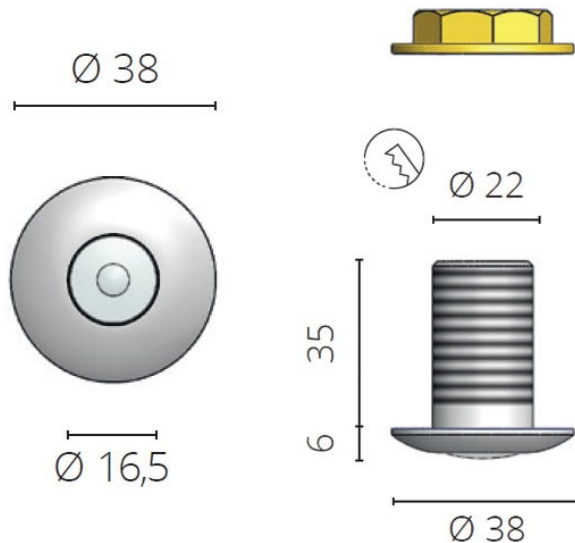

5600 'Indus' Courtesy Light

A marine-grade LED step and courtesy light manufactured from solid brass with a chrome plated finish. This courtesy light has an IP67 rating and is suitable for interior or exterior application.

This courtesy light model features a resin-set LED and is available in a 0.5 Watt version only. This is ideal for night-time courtesy lighting. The fitting is secured in place with a nut which is fastened from behind the installation panel.

GINEICO

- Machined brass courtesy light with a chrome finish
- 0.5W SMD LED 10-30Vdc
- For interior and exterior use
- Available in a number of LED colours
- Weight (kg) 0.10
- Manufacturer Foresti & Suardi
- Installation Recessed
- Light Element Type SMD LED
- Wattage 0.5W
- Input Voltage 10-30Vdc
- IP Rating IP67
- Dimmer Yes
- Bezel Size (mm) Ø38.00
- Cut-out Size (mm) Ø22.00
- Depth (mm) 35.00
- Finish Chrome