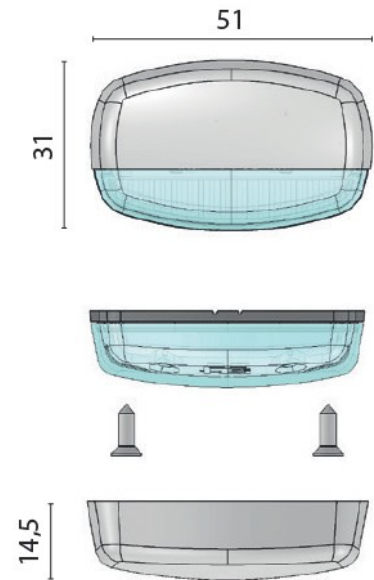

SMD LED

5667 'Enif' Courtesy Light

- LED courtesy light with a chrome plated cover
- Surface mounted
- 10-30Vdc multi-voltage
- Dimmable
- IP67 rated
- Height (mm) 31.00
- Width (mm) 51.00
- Weight (kg) 0.01
- Manufacturer Foresti & Suardi
- Installation Surface Mounted
- Light Element Type SMD LED
- Wattage 0.5W
- LED Colour Blue
- Input Voltage 10-30Vdc
- IP Rating IP67
- Dimmer Yes
- Depth (mm) 14.50
- Finish Chrome