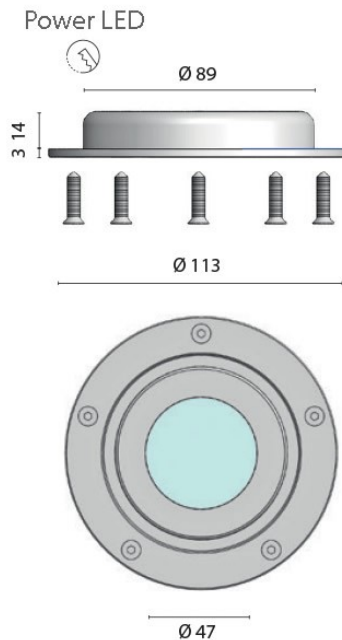

6051 Orion BV Courtesy Light

The Orion family of exterior-grade luminaires make an impact in any exterior lighting plan. The all-stainless steel body with visible hex head fixings suggests immediately the marine-grade quality of these fittings. The shadow gap surrounding the lens of the fitting adds further to the luminaire's effect by creating a subtle halo lighting effect when illuminated. This courtesy light version of the fitting incorporates an eyelid feature in order to shine light straight down at the floor and avoid any glare.

GINEICO

- 316 marine-grade stainless steel body with polycarbonate lens
- Visible hex head fixings (supplied)
- Power LED module in 3200°K or 4000°K
- IP67 ingress protection and suitable for installation in wet areas
- Slim 14mm fitting ensures it can be used in a wide range of locations
- Eyelid anti-glare design
- Weight (kg) 0.35
- Manufacturer Foresti & Suardi
- Installation Recessed
- Light Element Type Power LED
- Lens Angle n/a
- Wattage 3W
- LED Colour White 3200°K
- CRI >80
- Input Voltage 10-30Vdc
- IP Rating IP67
- Dimmer Yes
- Bezel Size (mm) Ø113.00
- Cut-out Size (mm) Ø89.00
- Depth (mm) 14.00
- Finish 316 Stainless Steel