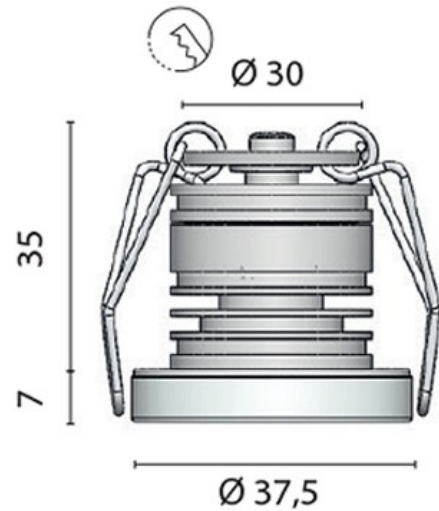

Power LED

## 6140 Pollux Feature Spotlight

The Pollux feature light is a high quality compact fitting for interior or exterior use.

- Weight (kg) 0.07
- Manufacturer Foresti & Suardi
- Installation Recessed
- Light Element Type Power LED
- Lens Angle 78°
- Lux Level at 1 Metre 19.00
- Lumens 38.50
- Lumens Per Watt (Lm) 19.25
- Wattage 2W
- LED Colour White 3200°K
- CRI >80.00
- Input Voltage 10-30Vdc
- IP Rating IP65
- Dimmer Yes
- Bezel Size (mm) Ø37.50
- Cut-out Size (mm) Ø30.00
- Depth (mm) 35.00
- Finish Frosted Glass