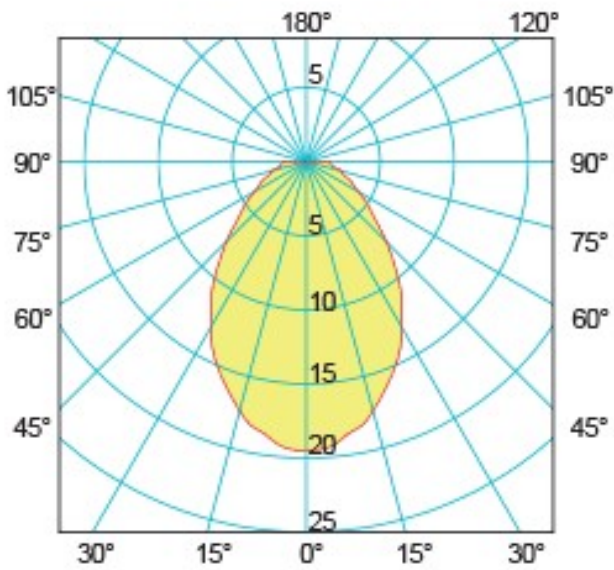

## Power LED

**38,5 LUMEN**

**19 Lux ad 1 m**

**78° ANGLE**

0.5	0.81	77
1.0	1.61	19
1.5	2.42	9
2.0	3.23	5
2.5	4.03	3
3.0	4.84	2
distance (m)	cone diameter (m)	illuminance (lx)

Half-Angle Value: 77.8°