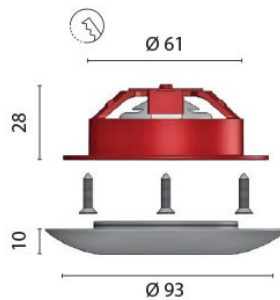

G4 Halogen

SMD LED
G4 Halogen

Power LED