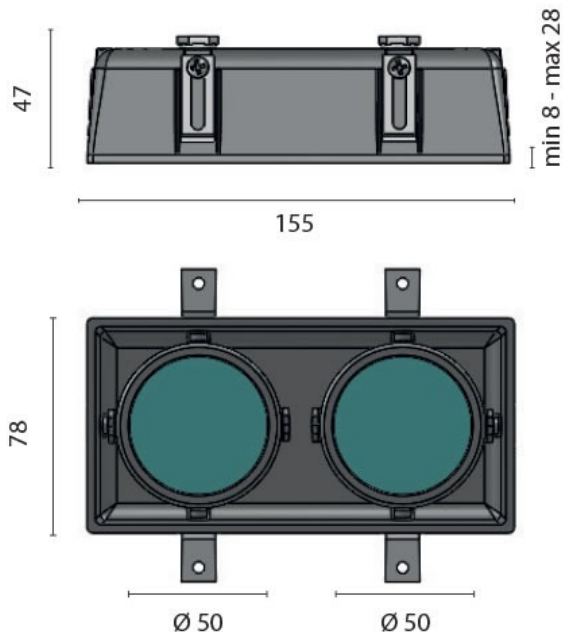

GINEICO

- 3.6 Watt Power LED in single or double configuration in 3200°K or 4000°K
- 10-30Vdc input (regulator can be simply removed in order to power the luminaire directly with current)
- All-black finish
- Dimmable
- Weight (kg) 0.40
- Manufacturer Foresti & Suardi
- Installation Recessed
- Light Element Type Power LED
- Lens Angle 75°
- Lux Level at 1 Metre 87.00 (single unit)
- Lumens 156.00 (single unit)
- Lumens Per Watt (Lm) 43.30 (single unit)
- Wattage 3.6 W x2
- LED Colour White 3200°K
- CRI >80.00
- Input Voltage 10-30Vdc
- IP Rating IP44
- Dimmer Yes
- Bezel Size (mm) 78.00 x 155.00
- Cut-out Size (mm) 78.00 x 155.00
- Depth (mm) 47.00
- Finish Black

Power LED

G45, 76-84 WATERWAY DRIVE COOMERA, QUEENSLAND, 4209, AUSTRALIA

PHONE: (+61) 7 5556 0244

EMAIL: SALES@GINEICOMARINE.COM.AU

WWW.GINEICOMARINE.COM.AU