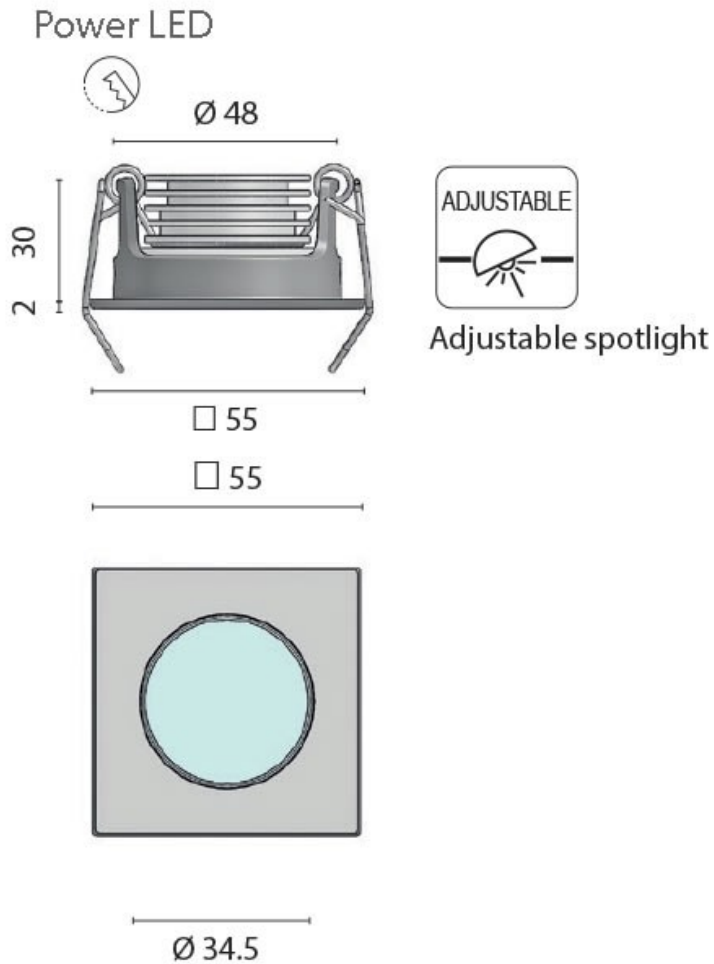

8581 Mira QT

A small adjustable LED spotlight with an IP65 ingress protection and marine-grade construction. The Mira spotlight is ideal for use in smaller spaces or as part of a wider lighting plan. The lens can be tilted in order to direct the light output where needed, offering a greater flexibility in terms of installation position.

- Power LED module in 3200°K or 4000°K
- 10-30Vdc input
- Adjustable lens angle in a single axis
- Dimmable
- Weight (kg) 0.15
- Manufacturer Foresti & Suardi
- Light Element Type Power LED
- Lens Angle 54°
- Lux Level at 1 Metre 31.00
- Lumens 42.00
- Lumens Per Watt (Lm) 21.00
- Wattage 2W

GINEICO

- LED Colour White 3200°K
- CRI >80.00
- Input Voltage 10-30Vdc
- IP Rating IP65
- Dimmer Yes
- Bezel Size (mm) 55.00 x 55.00
- Cut-out Size (mm) Ø48.00
- Depth (mm) 30.00
- Finish Chrome

G45, 76-84 WATERWAY DRIVE COOMERA, QUEENSLAND, 4209, AUSTRALIA