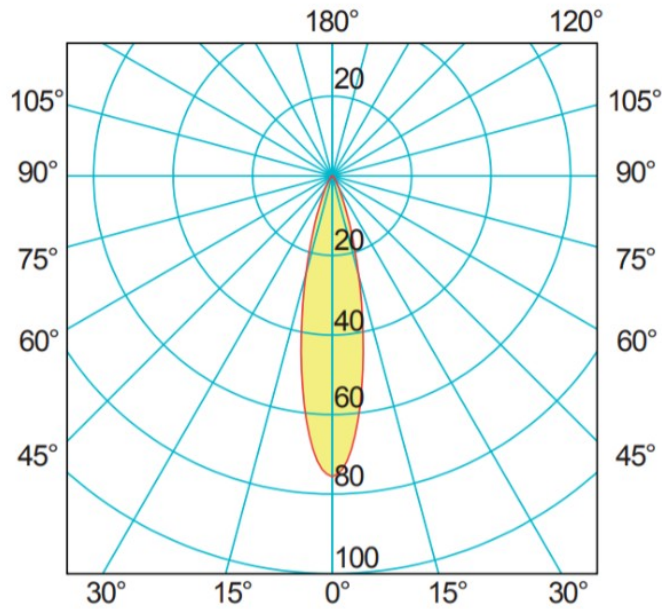

# 7541 'Perseus QO' Flexible Reading Light

## Power Led 1

18 LUMEN

75 LUX ad 1 m

23° ANGLE

0.5	0.2	302
1.0	0.4	75
1.5	0.62	33
2.0	0.82	18
2.5	1.02	12
3.0	1.22	8
distance (m)	cone diameter (m)	illuminance (lx)

Half-Angle Value: 23°