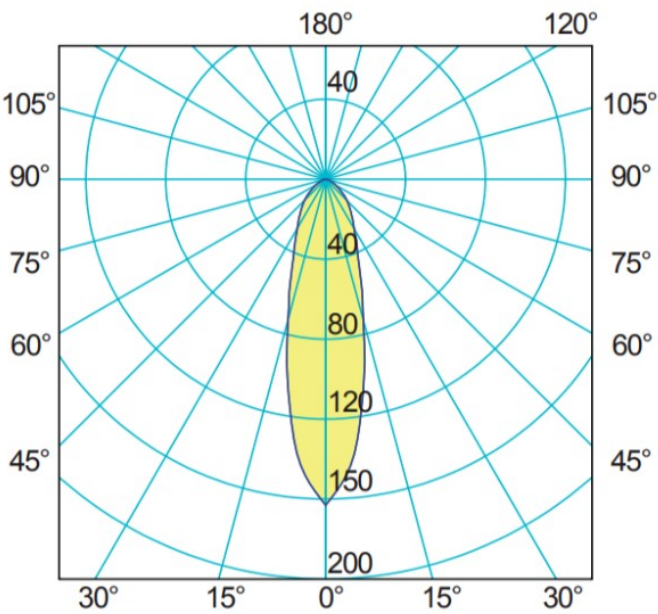

# 7575 'Ara Mapp' Adjustable Reading Light

## Power Led 1

90,5 LUMEN

163 LUX ad 1 m

14° ANGLE

0.5	0.12	652
1.0	0.24	163
1.5	0.36	72
2.0	0.5	40
2.5	0.62	26
3.0	0.74	18
distance (m)	cone diameter (m)	illuminance (lx)

Half-Angle Value: 14°