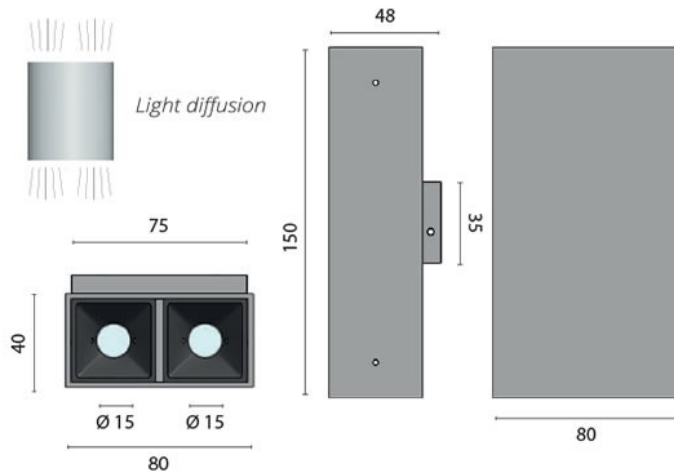

7078 Cassiopea 80RT

Cassiopea 80RT Wall is an elegant and compact wall washing luminaire. With twin LED modules at either end of the fitting, the Cassiopea wall light illuminates the installation surface with its ultra high CRI LED output.

This wall fitting is available in a number of LED colour temperatures as well as red. The Nichia™ LED chip can be specified in 2700K, 3200K or 4000K.

Made entirely from marine-grade materials, the Cassiopea 40Q Wall luminaire is designed to continue to perform for many years, regardless of the environmental conditions. The fitting must, however, be kept protected from water and is designed for interior application only.

GINEICO

- 10-30Vdc input
- >90 CRI Nichia™ LED chip in 2700K, 3200K or 4000K as well as red
- Remote voltage regulator installed on power cable can be easily removed if directly powering with required current
- Dimmable
- Chrome plated finish
- Height (mm) 150.00
- Width (mm) 80.00
- Weight (kg) 0.45
- Manufacturer Foresti & Suardi
- Installation Surface Mounted
- Light Element Type Power LED 3
- Lens Angle 31°
- Lux Level at 1 Metre 254.00 (Single LED Module)
- Lumens 106.00 (Single LED Module)
- Lumens Per Watt (Lm) 35.33 (Single LED Module)
- Wattage 3W x4
- CRI >90
- Input Voltage 10-30Vdc
- IP Rating IP20
- Dimmer Yes
- Depth (mm) 48.00
- Finish Chrome
- Fixing Dimensions 75.00mm x 35.00mm