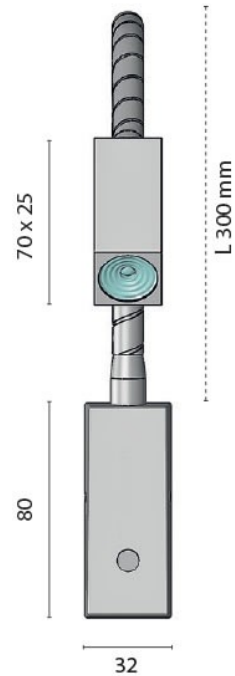

Power LED

## 7600 Tyl Q Flexible

**Solid brass reading light, chrome plated finish.**

Other finishes are available on request but may be subject to minimum quantity orders.

- 2W Power LED
- Neutral 4000K white
- 10-30Vdc
- Available with a red LED module on request
- Length (mm) 300.00
- Width (mm) 32.00
- Weight (kg) 0.48
- Lens Angle 23°
- Wattage 2W
- LED Colour White 4000°K
- Input Voltage 10-30Vdc
- Finish Chrome