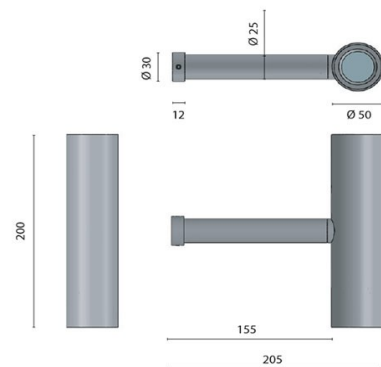

8748 Titan

Titan is a tubular wall luminaire. With twin LED modules at either end of the fitting, the Titan wall light makes for an excellent bedside table fitting, illuminating both the furniture surface as well as the surrounding wall area.

This wall fitting is available in two LED colour temperatures as standard, either 3200K or 4000K.

Made entirely from marine-grade materials, the Titan luminaire is designed to continue to perform for many years, regardless of the environmental conditions. The fitting must, however, be kept protected from water and is designed for interior application only.

GINEICO

- 10-30Vdc input
- LED chip in 3200K or 4000K
- Remote voltage regulator installed on power cable can be easily removed if directly powering with required current
- Dimmable
- Chrome plated finish
- Length (mm) 200.00
- Weight (kg) 1.50
- Manufacturer Foresti & Suardi
- Installation Surface Mounted
- Light Element Type Power LED
- Lens Angle 55°
- Lux Level at 1 Metre 258.00 (single LED module)
- Lumens 265.00 (single LED module)
- Lumens Per Watt (Lm) 73.61 (single LED module)
- Wattage 3.6 W x2
- CRI >80
- Input Voltage 10-30Vdc
- IP Rating IP20
- Dimmer Yes
- Depth (mm) 205.00
- Finish Chrome
- Fixing Dimensions Ø30.00