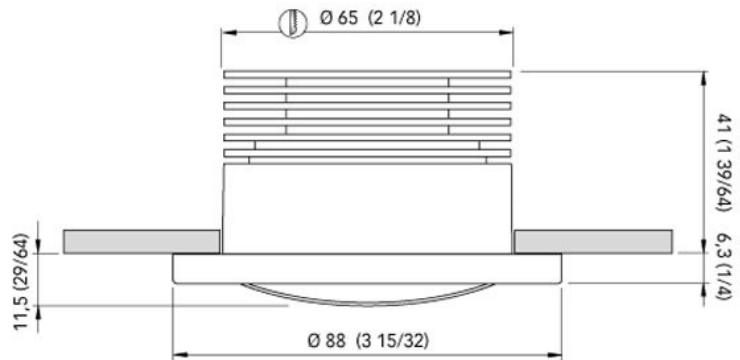

88 Venus Eyelid Courtesy Light 6W

Courtesy light in AISI 316 stainless steel, with steel visor, this light can illuminate steps or walkways without annoying. Being IP66 rated, is suitable for outdoor installations
Power type Constant Voltage

- Light source POWER LED
- Supply 10 ÷ 30 V
- Power consumption 6 W
- Current consumption 0,16A @ 24 V
- Average lifetime 50,000 h
- Dimmable Yes
- IP security degree 66
- Frame Ø 3 15/32"
- Recess 1 39/64"
- Hole Ø 2 9/16"
- Frame material AISI 316 S/STEEL

GINEICO

- Finishings MIRROR POLISHED / SATIN / WHITE 9010
- Light colours DAYLIGHT / WARM WHITE / DAYLIGHT-BLUE / W.WHITE-BLUE / DAYLIGHT-RED / W.WHITE-RED / RGBW
- Mounting SCREWS
- DAYLIGHT
- 3800-4100 °K
- Light flow 170 lm
- Efficiency 28 lm/W
- WARM WHITE
- 2900-3100 °K
- Light flow 150 lm
- Efficiency 25 lm/W