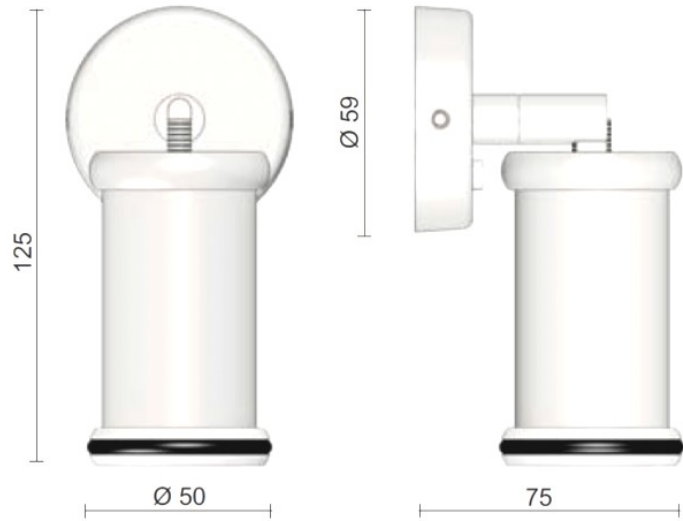

7510 "Ara" Adjustable Reading Light

Solid brass reading light, chrome plated finish.

Other finishes are available on request but may be subject to minimum quantity orders.

- Power LED or G4 halogen
- Two available sizes
- Adjustable head
- Manufacturer Foresti & Suardi
- Installation Surface Mounted
- Available with a red/white LED module on request
- Lens Angle 14°
- Depth (mm) 75.00
- Fixing Dimensions Ø 59.00mm

Regular

- SKU FS-7510
- Height (mm) 125.00
- Width (mm) 59.00
- Weight (kg) 0.41

Small

- SKU FS-7520
- Height (mm) 95.00
- Width (mm) 59.00
- Weight (kg) 0.36