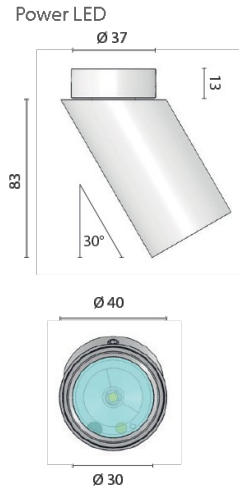

Volans 40 Adjustable

Weight (kg) 0.34
Rotation Angle 30°
Lens Angle 13°
Lux Level at 1 Metre 1242.00
Lumens 101.00
Lumens Per Watt (Lm) 50.50
Wattage 2W
CRI 80.00