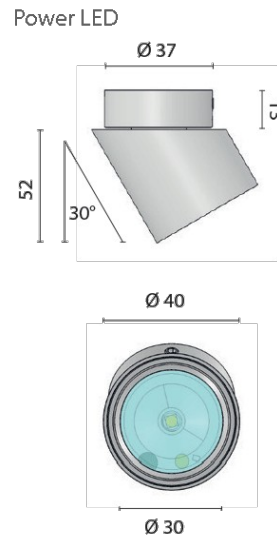

Volans 40 Adjustable

Weight (kg) 0.34
 Rotation Angle 30°
 Lens Angle 13°
 Lux Level at 1 Metre 1242.00
 Lumens 101.00
 Lumens Per Watt (Lm) 50.50
 Wattage 2W
 CRI 80.00

Volans 40P Adjustable

Weight (kg) 0.25
 Rotation Angle 30°
 Lens Angle 13°
 Lux Level at 1 Metre 1242.00
 Lumens 101.00
 Lumens Per Watt (Lm) 50.50
 Wattage 2W
 CRI 80.00

Volans 40 Twist

Length (mm) 88.00
 Weight (kg) 0.40
 Rotation Angle 270°
 Lens Angle 13°
 Lux Level at 1 Metre 1242.00
 Lumens 101.00
 Wattage 2W

Volans 40P Twist

Length (mm) 88.00
 Weight (kg) 0.35
 Rotation Angle 270°
 Lens Angle 13°
 Lux Level at 1 Metre 1242.00
 Lumens 101.00
 Wattage 2W

Volans 70 Adjustable

Height (mm) 124.50
 Weight (kg) 0.85
 Lens Angle 56°
 Lux Level at 1 Metre 339.00
 Lumens 366.00
 Lumens Per Watt (Lm) 73.20
 Wattage 5W
 CRI 90.00
 Bezel Size (mm) Ø70.00
 Fixing Dimensions Ø60.00mm