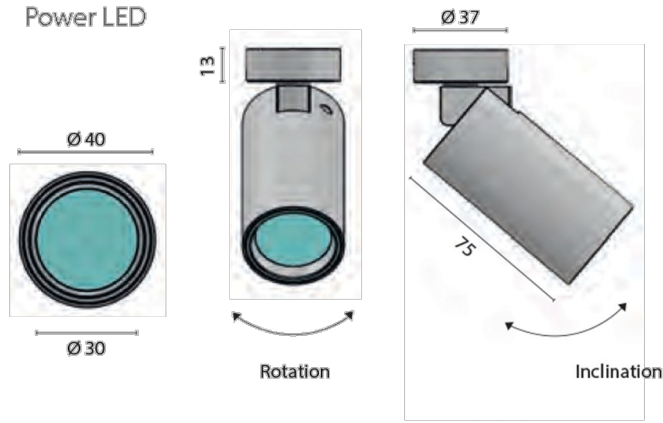

- Adjustable surface mounted spotlight
- Chrome plated finish standard (brush galvanised brass photographed- special order)
- Dimmable
- Manufacturer Foresti & Suardi
- Installation Surface Mounted
- Light Element Type Power LED
- Input Voltage 10-30Vdc
- IP Rating IP20
- Finish Chrome

Volans 40 Adjustable

Weight (kg) 0.34
 Rotation Angle 30°
 Lens Angle 13°
 Lux Level at 1 Metre 1242.00
 Lumens 101.00
 Lumens Per Watt (Lm) 50.50
 Wattage 2W
 CRI 80.00

Volans 40P Adjustable

Weight (kg) 0.25
 Rotation Angle 30°
 Lens Angle 13°
 Lux Level at 1 Metre 1242.00
 Lumens 101.00
 Lumens Per Watt (Lm) 50.50
 Wattage 2W
 CRI 80.00

Volans 40 Twist

Length (mm) 88.00
 Weight (kg) 0.40
 Rotation Angle 270°
 Lens Angle 13°
 Lux Level at 1 Metre 1242.00
 Lumens 101.00
 Wattage 2W

Volans 40P Twist

Length (mm) 88.00
 Weight (kg) 0.35
 Rotation Angle 270°
 Lens Angle 13°
 Lux Level at 1 Metre 1242.00
 Lumens 101.00
 Wattage 2W

Volans 70 Adjustable

Height (mm) 124.50
 Weight (kg) 0.85
 Lens Angle 56°
 Lux Level at 1 Metre 339.00
 Lumens 366.00
 Lumens Per Watt (Lm) 73.20
 Wattage 5W
 CRI 90.00
 Bezel Size (mm) Ø70.00
 Fixing Dimensions Ø60.00mm