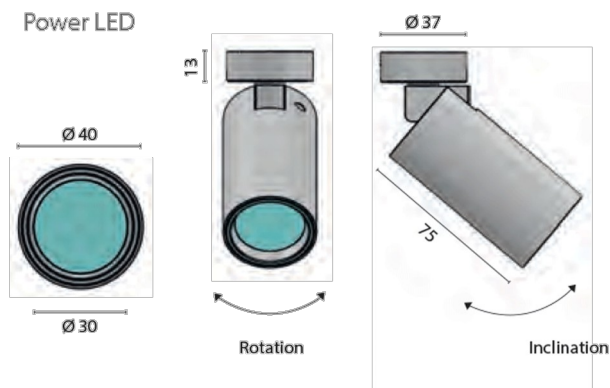

- Adjustable surface mounted spotlight
- Chrome plated finish standard (brush galvanised brass photographed- special order)
- Dimmable
- Manufacturer Foresti & Suardi
- Installation Surface Mounted
- Light Element Type Power LED
- Input Voltage 10-30Vdc
- IP Rating IP20
- Finish Chrome

Volans 40 Adjustable

Weight (kg) 0.34
 Rotation Angle 30°
 Lens Angle 13°
 Lux Level at 1 Metre 1242.00
 Lumens 101.00
 Lumens Per Watt (Lm) 50.50
 Wattage 2W
 CRI 80.00

Volans 40P Adjustable

Weight (kg) 0.25
 Rotation Angle 30°
 Lens Angle 13°
 Lux Level at 1 Metre 1242.00
 Lumens 101.00
 Lumens Per Watt (Lm) 50.50
 Wattage 2W
 CRI 80.00

Volans 40 Twist

Length (mm) 88.00
 Weight (kg) 0.40
 Rotation Angle 270°
 Lens Angle 13°
 Lux Level at 1 Metre 1242.00
 Lumens 101.00
 Wattage 2W

Volans 40P Twist

Length (mm) 88.00
 Weight (kg) 0.35
 Rotation Angle 270°
 Lens Angle 13°
 Lux Level at 1 Metre 1242.00
 Lumens 101.00
 Wattage 2W

Volans 70 Adjustable

Height (mm) 124.50
 Weight (kg) 0.85
 Lens Angle 56°
 Lux Level at 1 Metre 339.00
 Lumens 366.00
 Lumens Per Watt (Lm) 73.20
 Wattage 5W
 CRI 90.00
 Bezel Size (mm) Ø70.00
 Fixing Dimensions Ø60.00mm