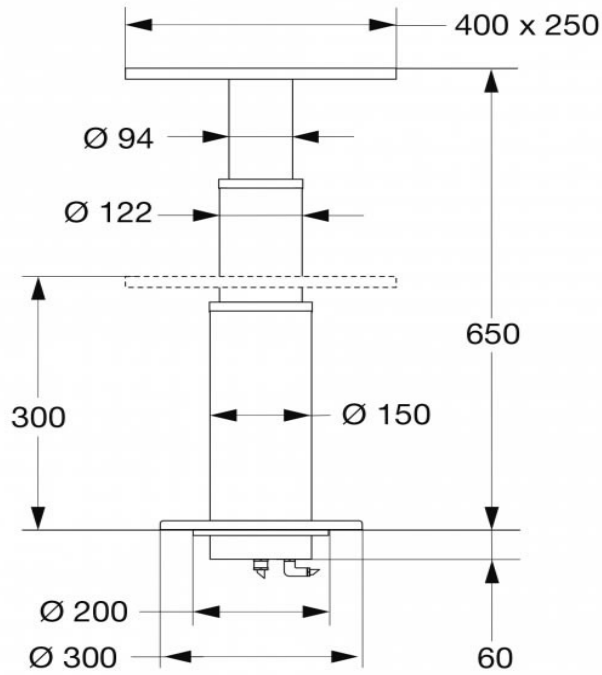

18998 Pedestal

Two stages electric table pedestal with underfloor protrusion

- Finish: Brightened and anodized light-alloy
- With under floor protrusion
- 2 stages
- Electric

GINEICO

G45, 76-84 WATERWAY DRIVE COOMERA, QUEENSLAND, 4209, AUSTRALIA