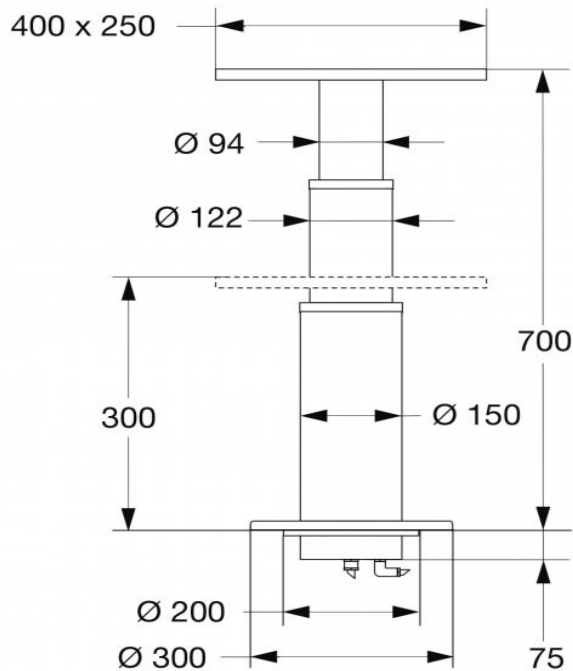

18998 Pedestal

Two stages electric table pedestal with underfloor protrusion

- Finish: Brightened and anodized light-alloy
- With under floor protrusion
- 2 stages
- Electric

GINEICO

G45, 76-84 WATERWAY DRIVE COOMERA, QUEENSLAND, 4209, AUSTRALIA