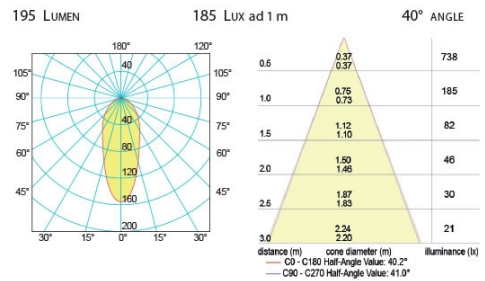

SMD LED

Power LED

AQUARIUS 2

The Aquarius 2 spotlight is an exterior grade fitting which can be used in a variety of applications. The bezel is available in either polished 316 grade stainless steel or white RAL 9010 anodised aluminium. Three different lighting element types are available for this spotlight: Power LED, SMD LED or G4 halogen.

- Stainless steel or white RAL 9010 bezel
- Technopolymer body with screw fixing
- Power LED, SMD LED or G4 halogen lighting element types
- Exterior grade with IP65 rating
- Power LED and SMD LED available in 3200°K or 4000°K
- Power LED also available with red/white and blue/white switchable output