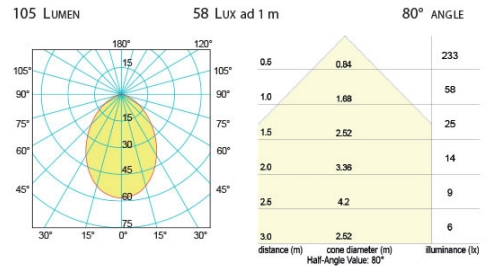

SMD LED

Power LED

AQUARIUS 2

The Aquarius 2 spotlight is an exterior grade fitting which can be used in a variety of applications. The bezel is available in either polished 316 grade stainless steel or white RAL 9010 anodised aluminium. Three different lighting element types are available for this spotlight: Power LED, SMD LED or G4 halogen.

- Stainless steel or white RAL 9010 bezel
- Technopolymer body with screw fixing
- Power LED, SMD LED or G4 halogen lighting element types
- Exterior grade with IP65 rating
- Power LED and SMD LED available in 3200°K or 4000°K
- Power LED also available with red/white and blue/white switchable output