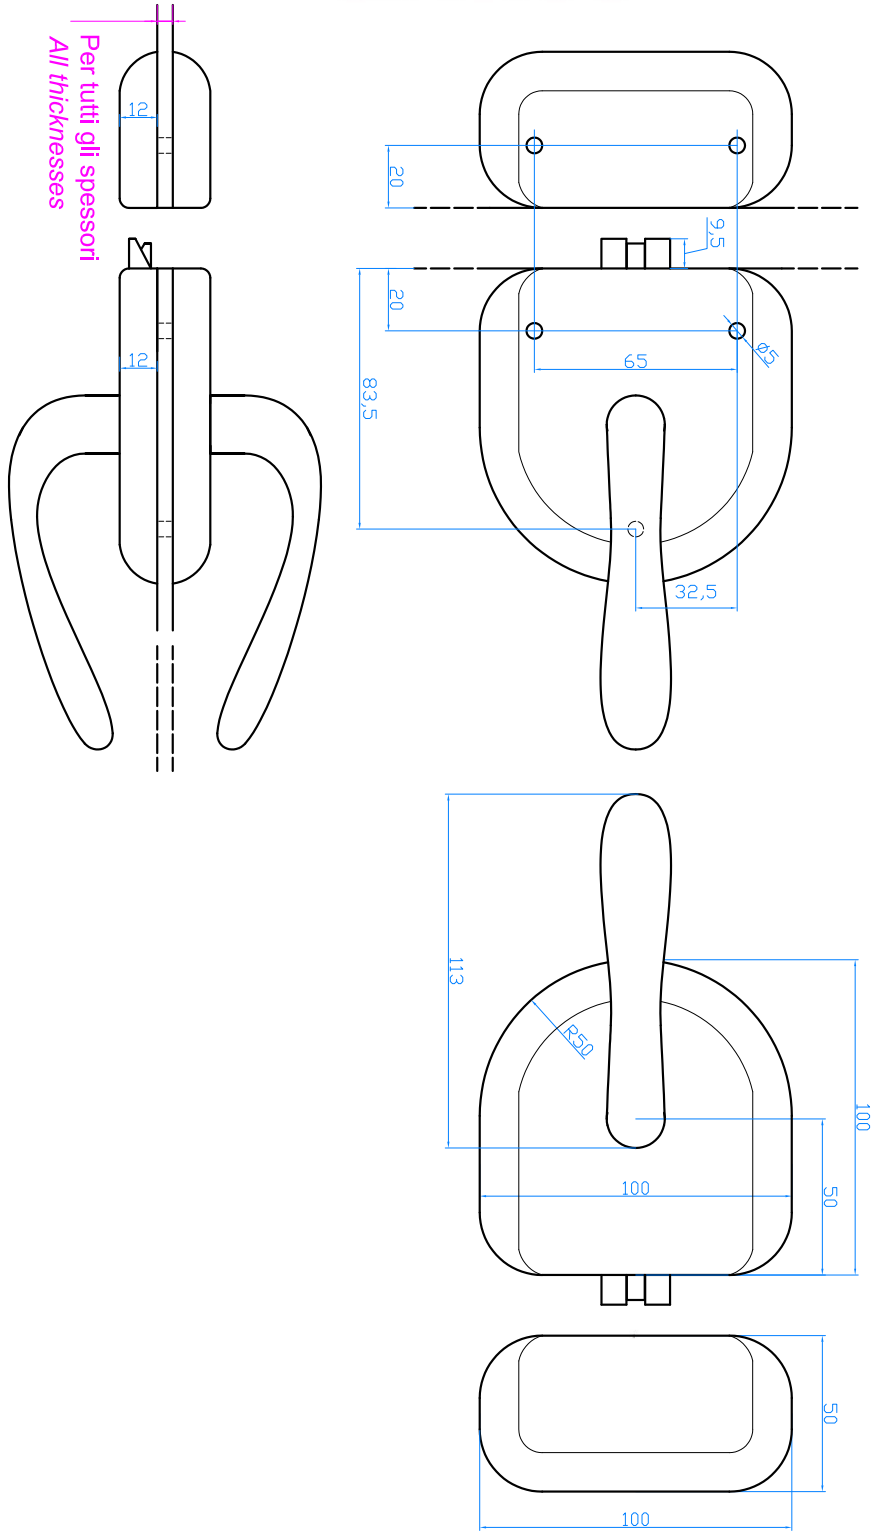

GINEICO

G45, 76-84 WATERWAY DRIVE COOMERA, QUEENSLAND, 4209, AUSTRALIA
PHONE: (+61) 7 5556 0244
EMAIL: SALES@GINEICOMARINE.COM.AU
WWW.GINEICOMARINE.COM.AU