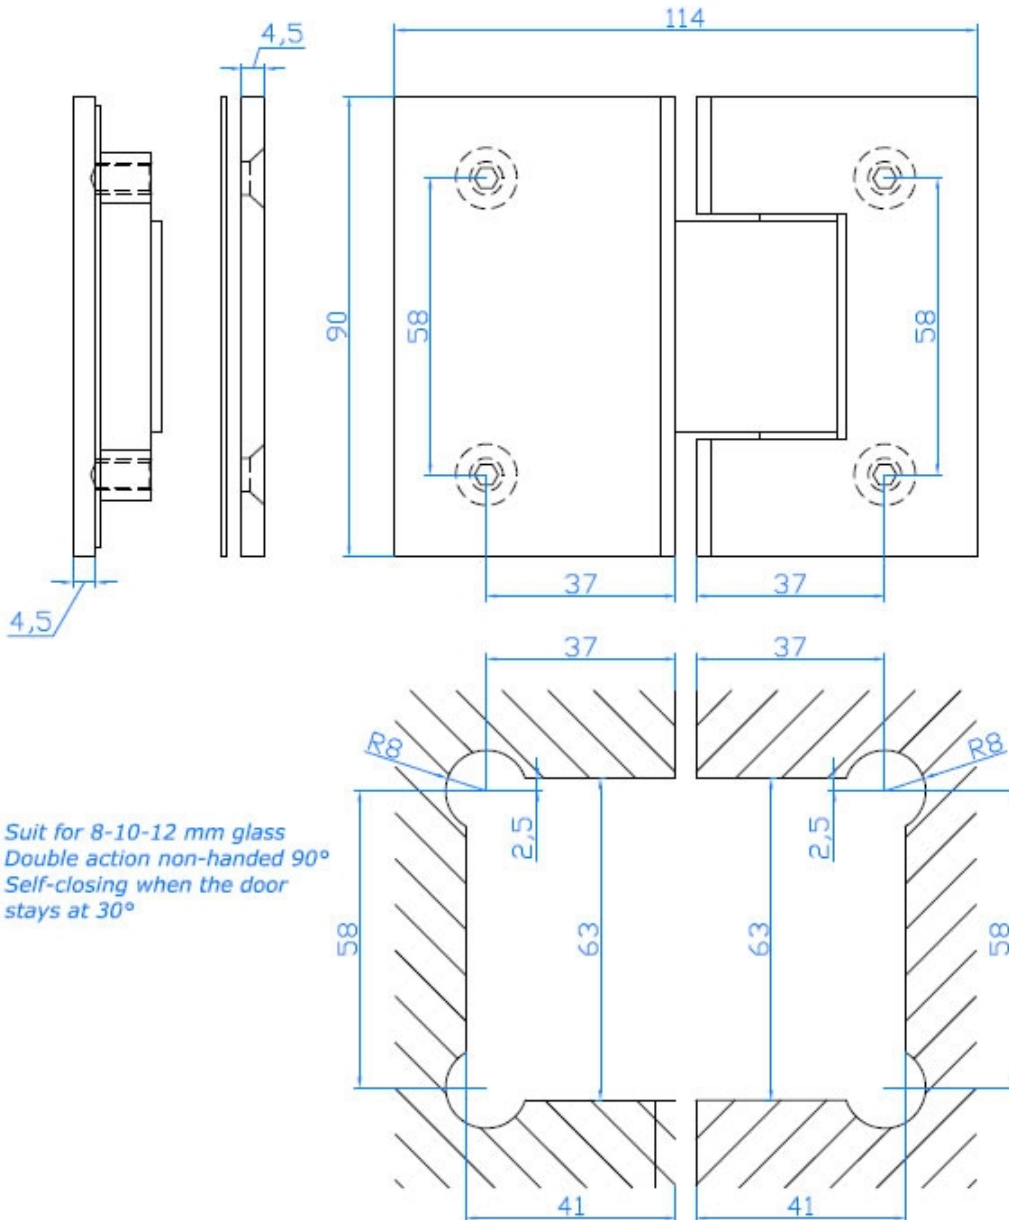

GINEICO

860110 SHOWER DOOR HINGE

Wall mount shower door hinge.

G45, 76-84 WATERWAY DRIVE COOMERA, QUEENSLAND, 4209, AUSTRALIA

PHONE: (+61) 7 5556 0244

EMAIL: SALES@GINEICOMARINE.COM.AU

WWW.GINEICOMARINE.COM.AU

GINEICO

Suit for 8-10-12 mm glass
 Double action non-handed 90°
 Self-closing when the door
 stays at 30°

G45, 76-84 WATERWAY DRIVE COOMERA, QUEENSLAND, 4209, AUSTRALIA

PHONE: (+61) 7 5556 0244

EMAIL: SALES@GINEICOMARINE.COM.AU